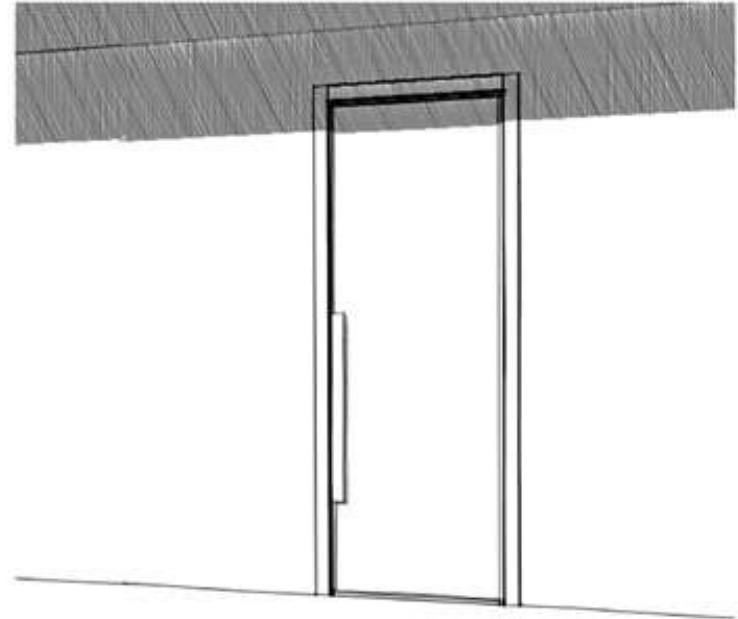

Sistema scorrevole con mantovana in alluminio  
Anta singola o doppia scorrevole esterno parete,  
con profilo in alluminio fissaggio a parete o a soffitto

*Sliding system with aluminum cover  
Single or double sliding door outside wall,  
with perimetrical aluminum profile  
ceiling mounting or wall*

Sistema scorrevole con mantovana in alluminio  
Anta singola scorrevole esterno parete, con profilo in alluminio  
Mod.Abracts\_Collezione ARTWORKS

*Sliding system with aluminum cover  
Single sliding door outside wall, with perimetrical aluminum profile  
Mod.Abracts\_ARTWORKS Collection*