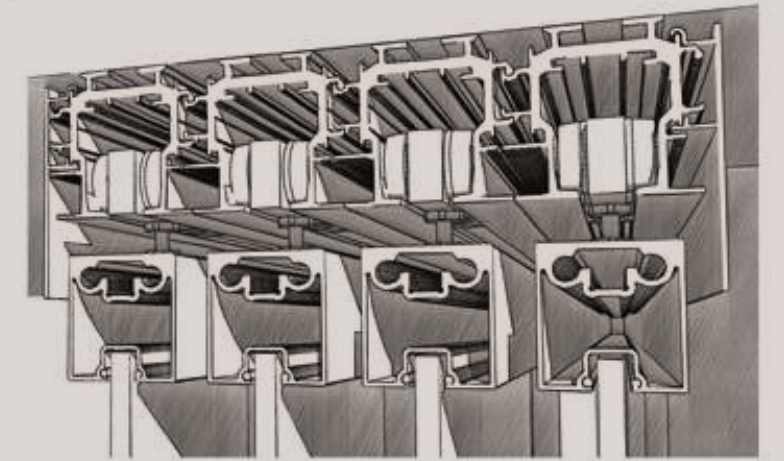

Sistema scorrevole con mantovana in alluminio quattro ante mobili
con profilo in alluminio

*Sliding system with aluminum cover
Four sliding door panels
with perimetrical aluminum profile*