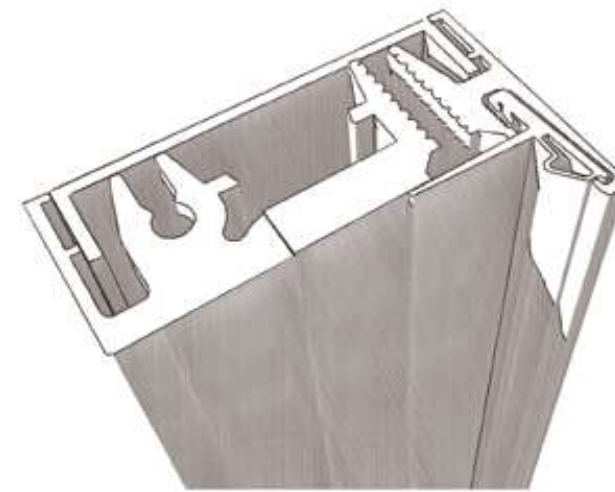

Telaio minimale in alluminio
Anta singola battente
Mod. Lips_Collezione ARTWORKS

*Minimal aluminum frame
Single hinged door
Mod. Lips_ARTWORKS Collection*