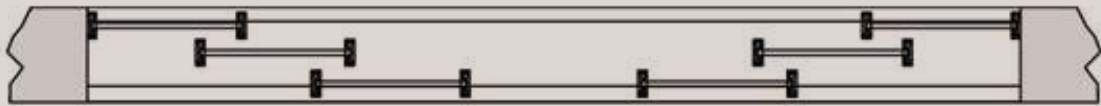

Sistema scorrevole con mantovana in alluminio
Tre ante, due mobili e una fissa,
con profilo in alluminio

*Sliding system with aluminum cover
Three door panels,
two sliding panels and one fixed panels,
with perimetrical aluminum profile*

Fissa, fixed panel
* Mobile, sliding