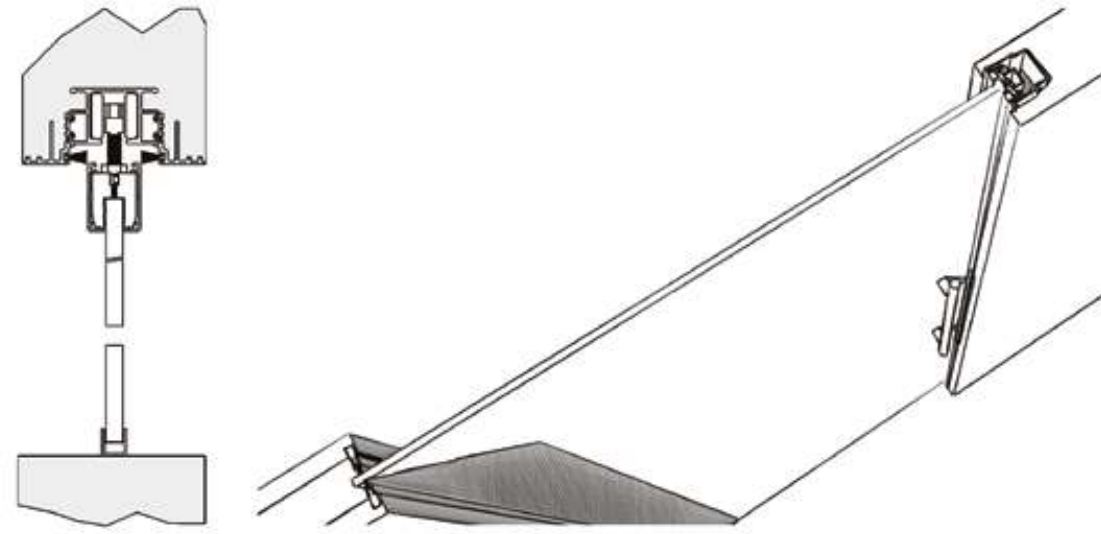

Anta singola scorrevole a scomparsa senza telaio
Mod. Sentiero_Collezione Photo