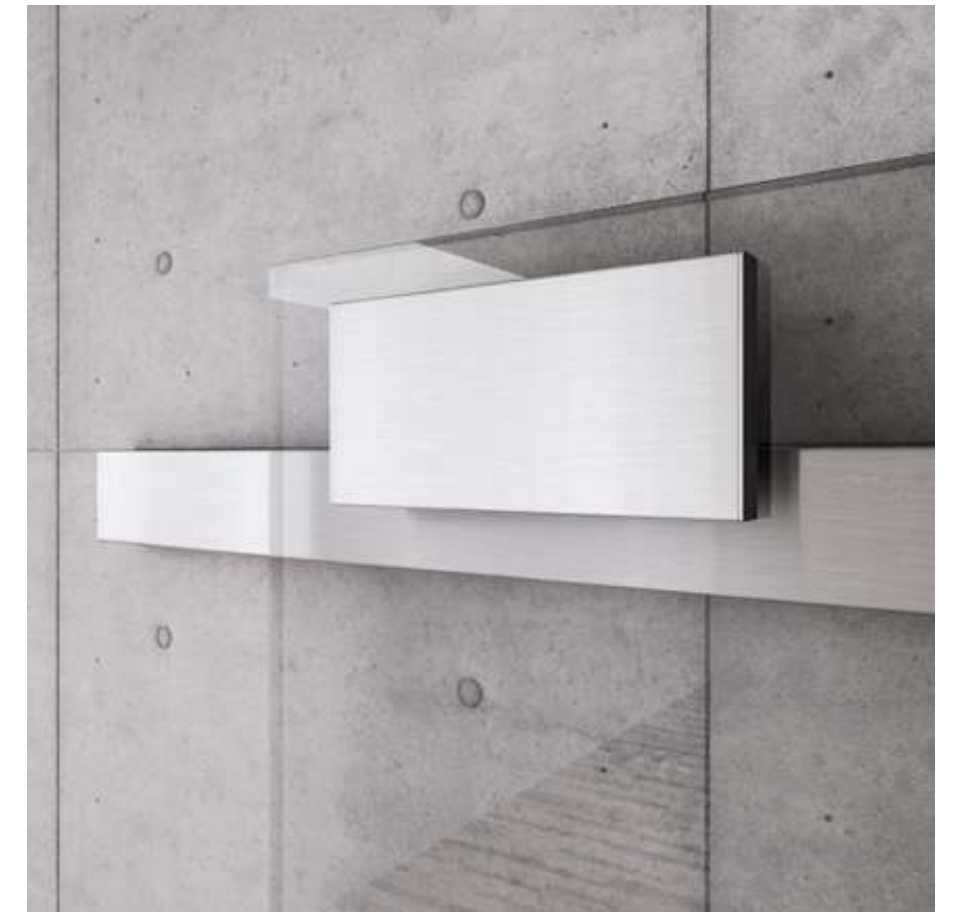

Sistema scorrevole inox "SV 130"  
Anta singola scorrevole esterno parete  
Anta doppia scorrevole esterno parete

"SV 130" stainless steel sliding system  
Single sliding door outside wall  
Double sliding door outside wall

# Fissa, fixed panel

\* Mobile, sliding

Sistema scorrevole "Diva Air"  
Anta singola scorrevole esterno parete  
Mod.Canvas s\_Collezione Artworks

*"Diva Air" Sliding system  
Single sliding door outside wall  
Mod.Canvas s\_Artworks Collection*