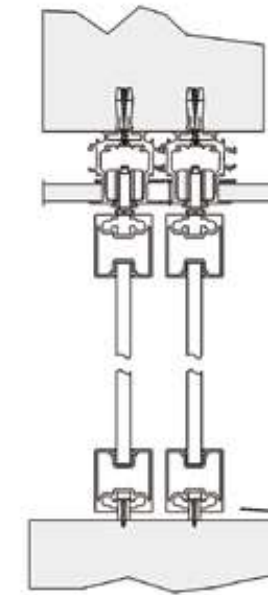

Sistema scorrevole a incasso
Due ante parallele
con profilo in alluminio

*Ceiling sliding system for plasterboard
Two parallel sliding door panels
with perimetrical aluminum profile*