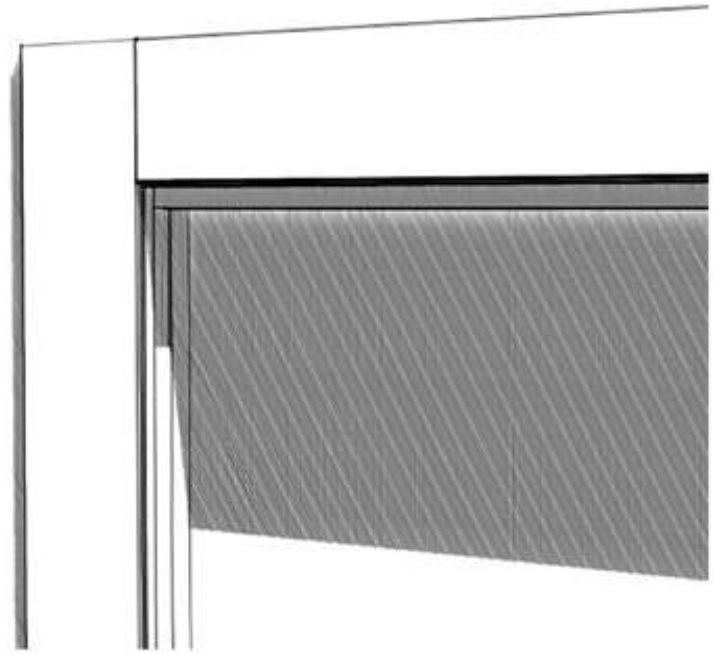

Sistema scorrevole con mantovana in alluminio  
Anta singola o doppia scorrevole esterno parete,  
con profilo in alluminio fissaggio a parete o a soffitto

*Sliding system with aluminum cover  
Single or double sliding door outside wall,  
with perimetrical aluminum profile  
ceiling mounting or wall*

Sistema scorrevole con mantovana in alluminio  
Anta singola scorrevole esterno parete, con profilo in alluminio  
Mod.Abracts\_Collezione ARTWORKS

*Sliding system with aluminum cover  
Single sliding door outside wall, with perimetrical aluminum profile  
Mod.Abracts\_ARTWORKS Collection*