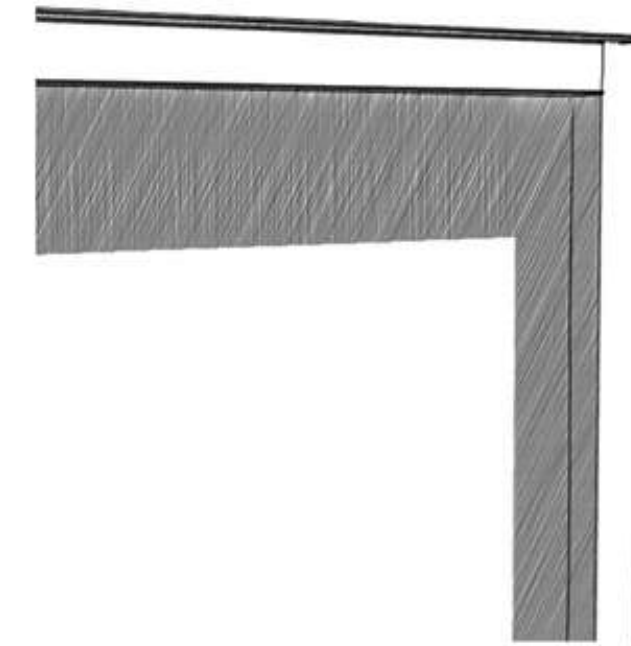

Telaio filo parete "LUMAN"
Anta singola battente
Mod.Alluminio Metallizzato_Collezione LACCATI