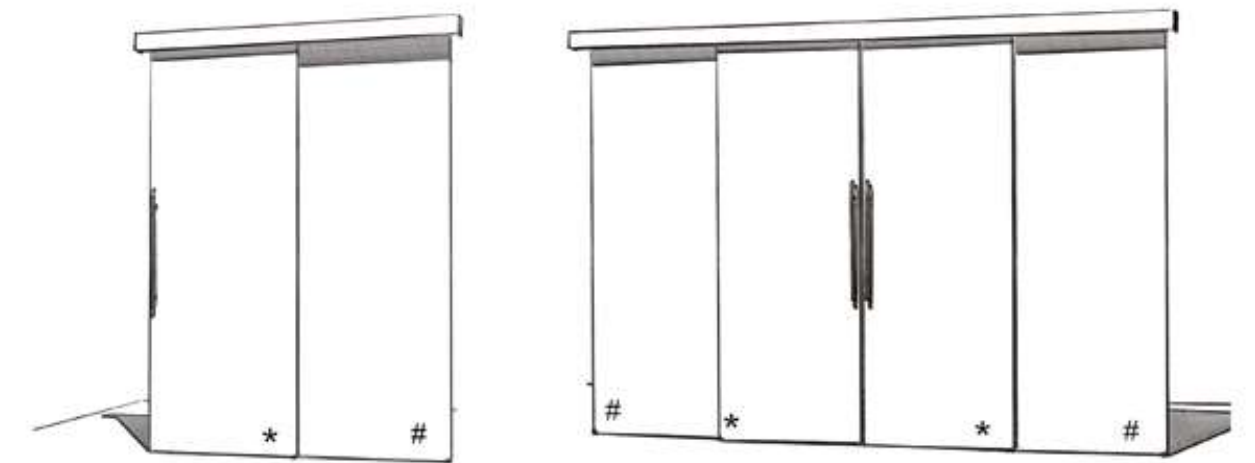

Fissa, fixed panel

* Mobile, sliding