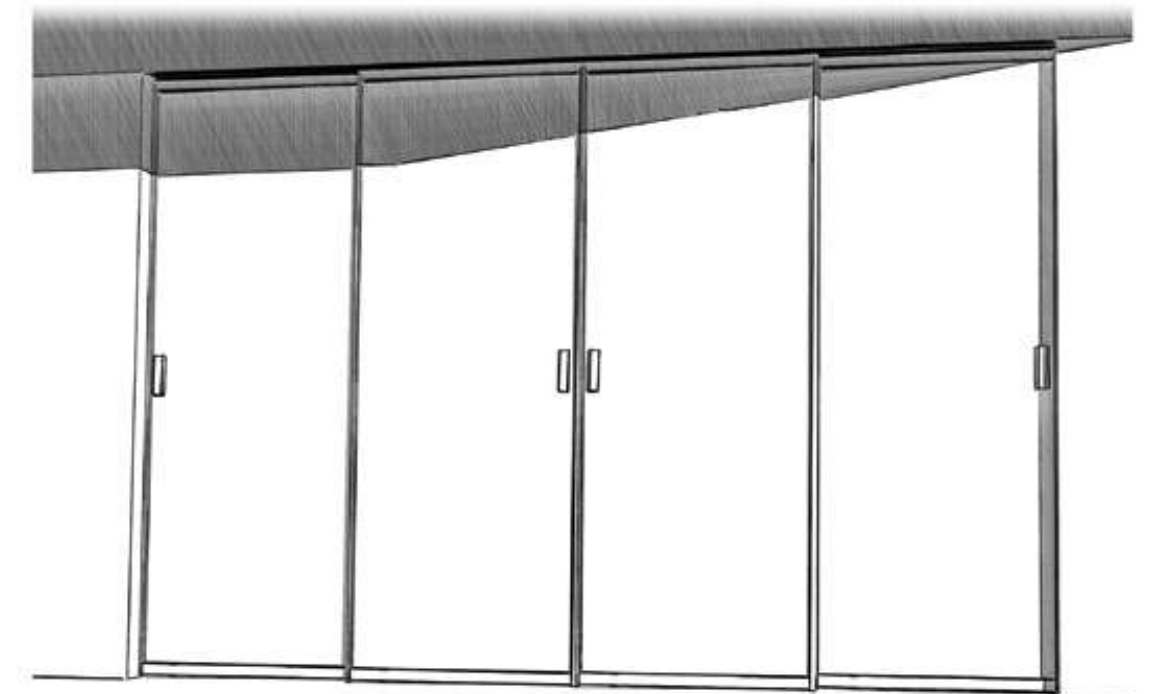

*Ceiling sliding system for plasterboard  
Four door panels, two fixed panels and two sliding panels  
with perimetrical aluminum profile  
Mod. Grey\_ TRANSPARENTS Collection*

Sistema scorrevole a incasso ad una via  
Anta singola o doppia  
con profilo in alluminio

*Ceiling sliding system for plasterboard one way  
Single or double door panels  
with perimetrical aluminum profile*

Sistema scorrevole a incasso  
Due ante parallele  
con profilo in alluminio

*Ceiling sliding system for plasterboard  
Two parallel sliding door panels  
with perimetrical aluminum profile*

Sistema scorrevole a incasso  
Due ante scorrevoli a trascinamento  
con profilo in alluminio

*Ceiling sliding system for plasterboard  
Double door panels with telescopic sliding system  
with perimetrical aluminum profile*