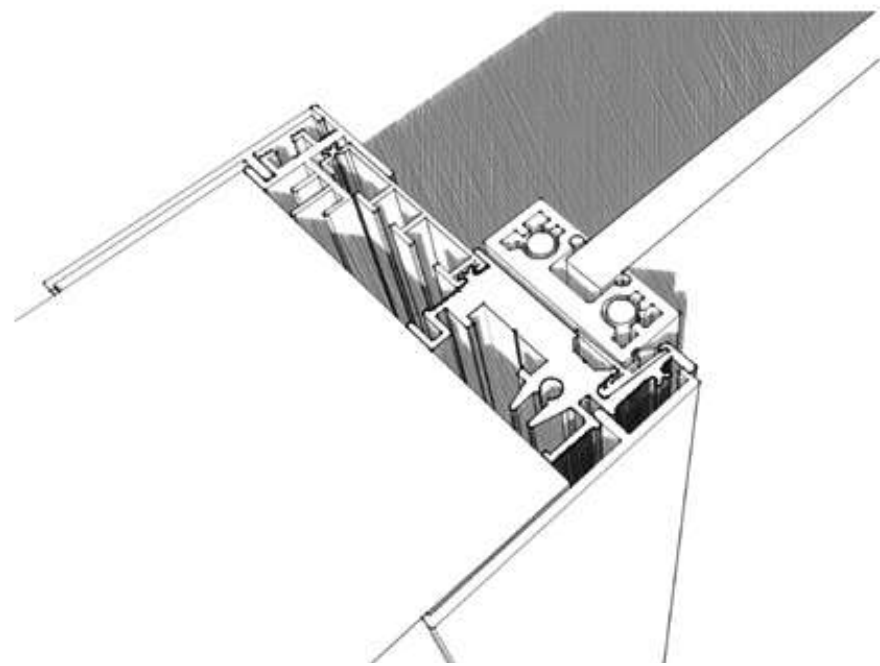

"MODULAR" aluminum frame
Single "LUMAN" hinged door, with perimetrical
aluminum profile
Mod.TRASPARENT