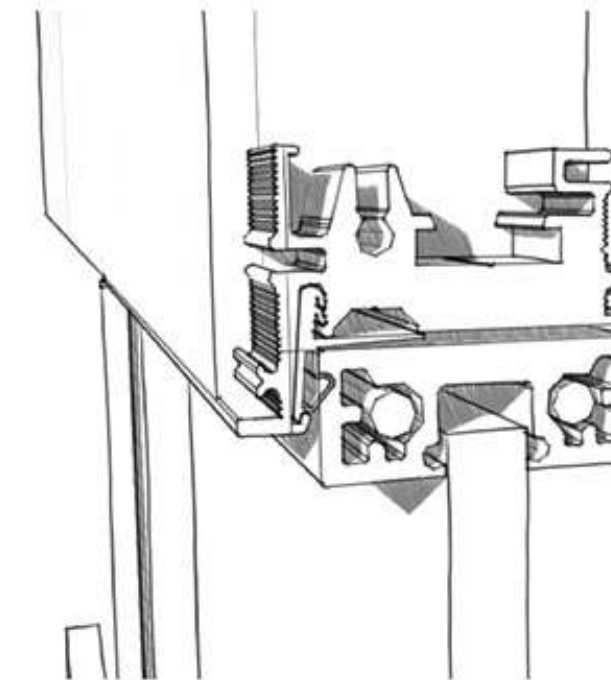

Telaio filo parete "LUMAN"
Anta singola battente
Mod.Alluminio Metallizzato_Collezione LACCATI