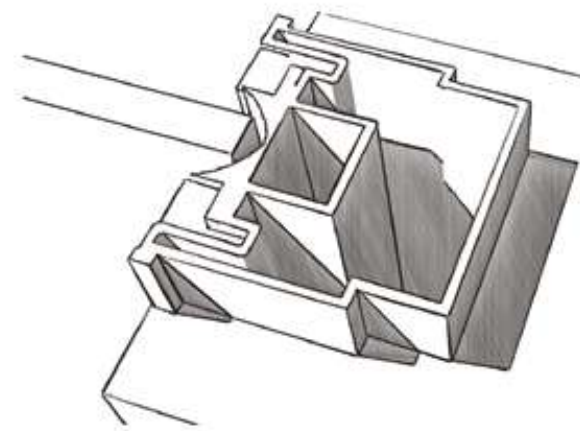

"MODULAR" aluminum frame  
Single hinged door  
Mod. GREY TRANSPARENT

Anta singola scorrevole a scomparsa senza telaio  
Mod. Sentiero\_Collezione Photo

Single sliding door inside wall whitout frame  
Mod. Sentiero\_Photo Collection