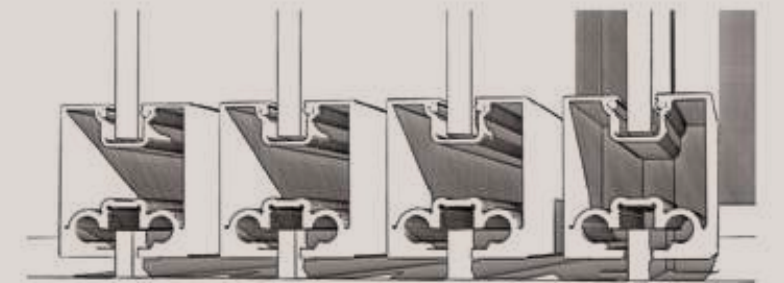

Sistema scorrevole con mantovana in alluminio quattro ante mobili
con profilo in alluminio

*Sliding system with aluminum cover
Four sliding door panels
with perimetrical aluminum profile*