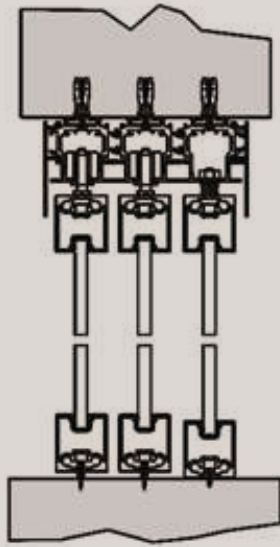

Sistema scorrevole con mantovana in alluminio
Tre ante, due mobili e una fissa,
con profilo in alluminio

*Sliding system with aluminum cover
Three door panels,
two sliding panels and one fixed panels,
with perimetrical aluminum profile*

Fissa, fixed panel
* Mobile, sliding