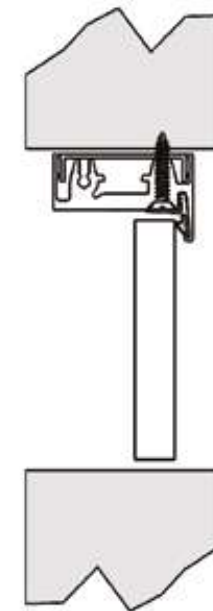

Telaio minimale in alluminio
Anta singola battente
Mod. Lips_Collezione ARTWORKS

*Minimal aluminum frame
Single hinged door
Mod. Lips_ARTWORKS Collection*