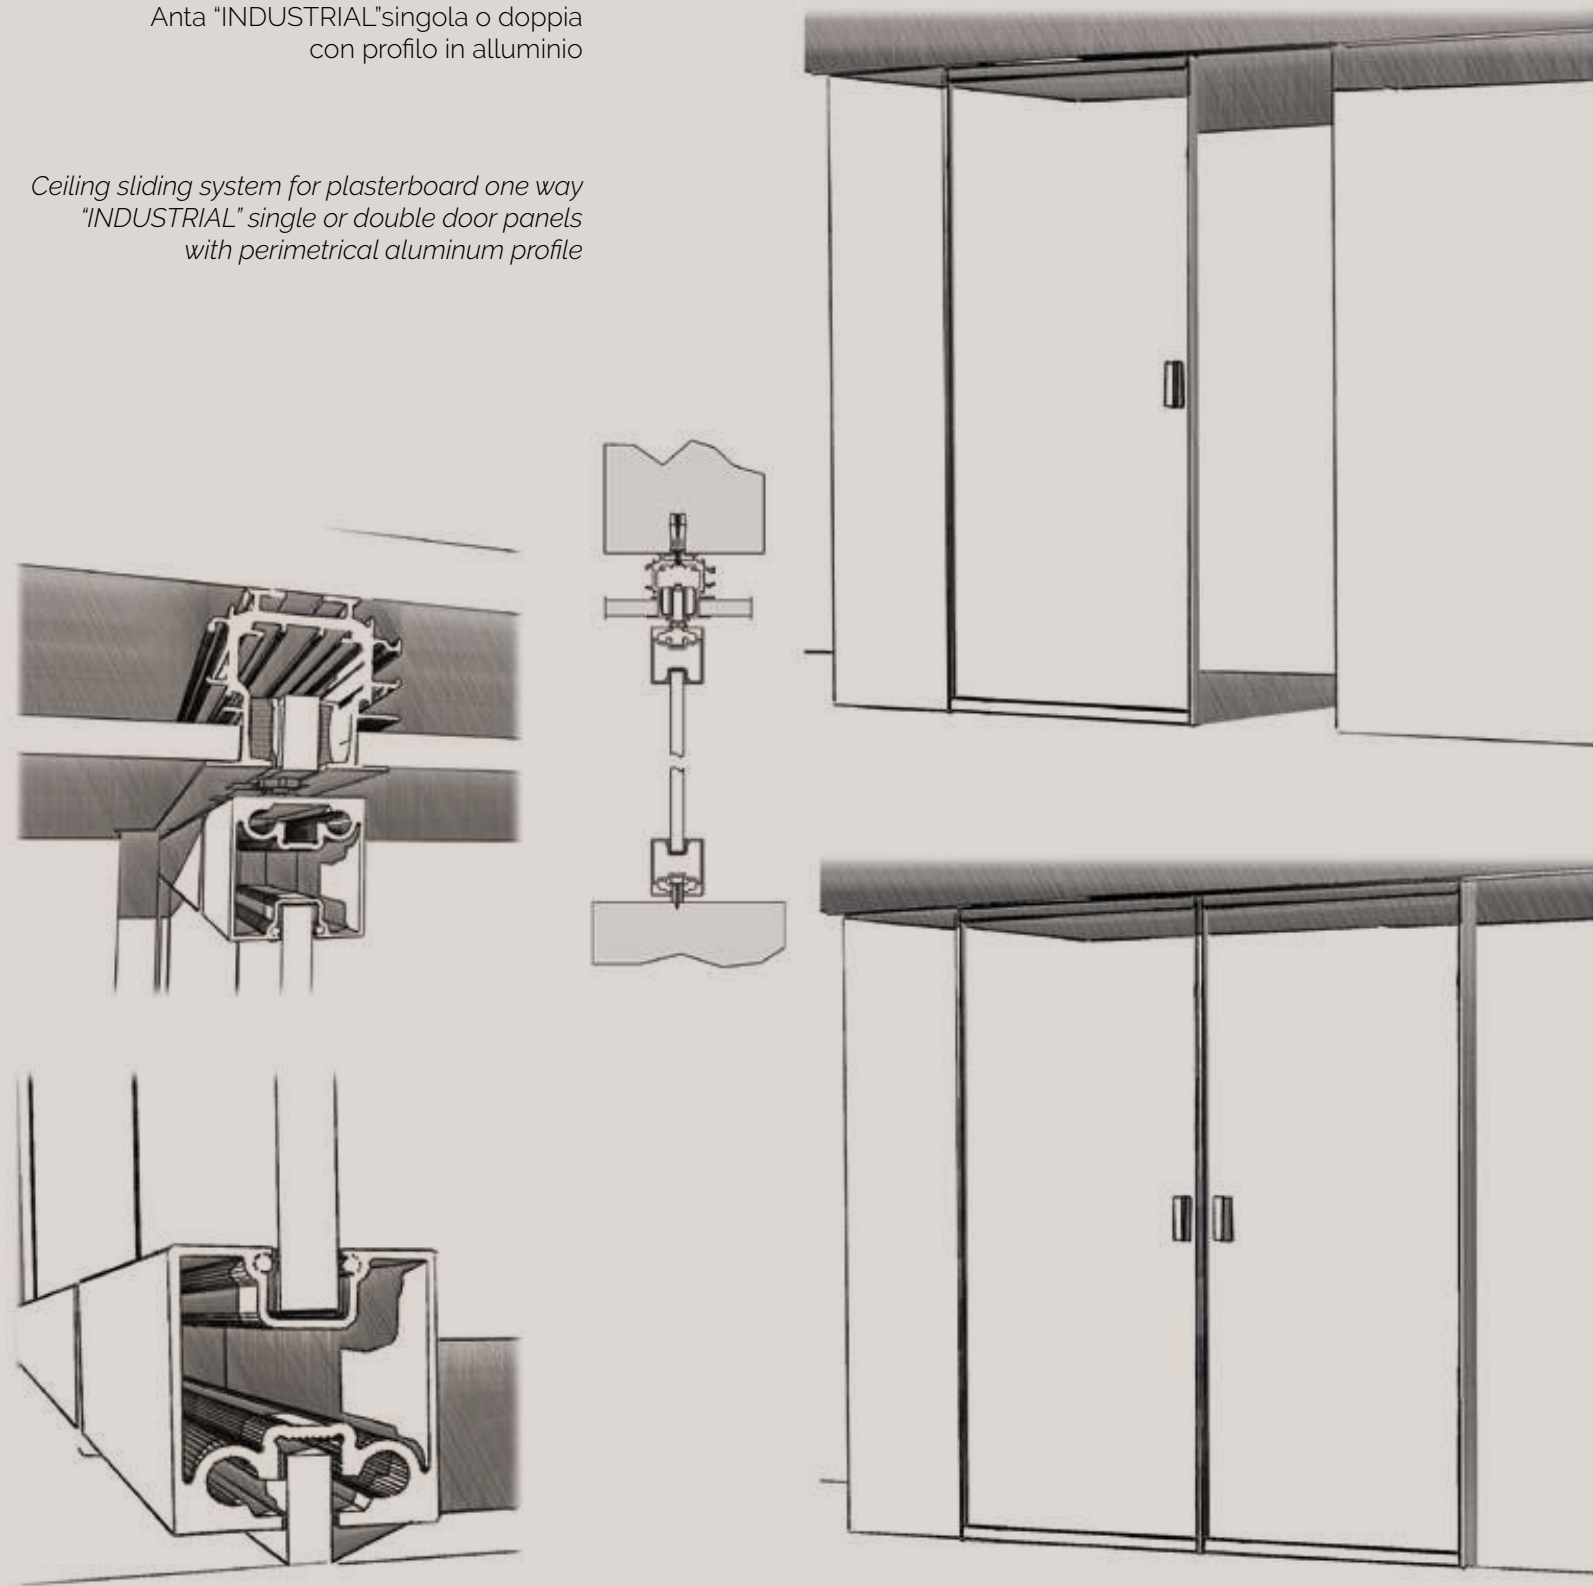

Sistema scorrevole a incasso ad una via
Anta "INDUSTRIAL" singola o doppia
con profilo in alluminio

*Ceiling sliding system for plasterboard one way
"INDUSTRIAL" single or double door panels
with perimetrical aluminum profile*