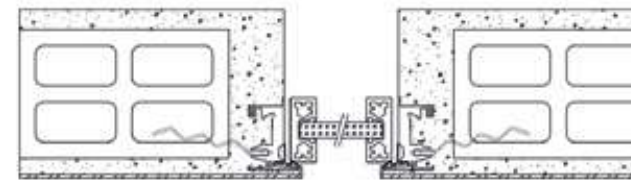

Telaio filo parete "LUMAN"
Anta singola battente
Mod.Alluminio Metallizzato_Collezione LACCATI