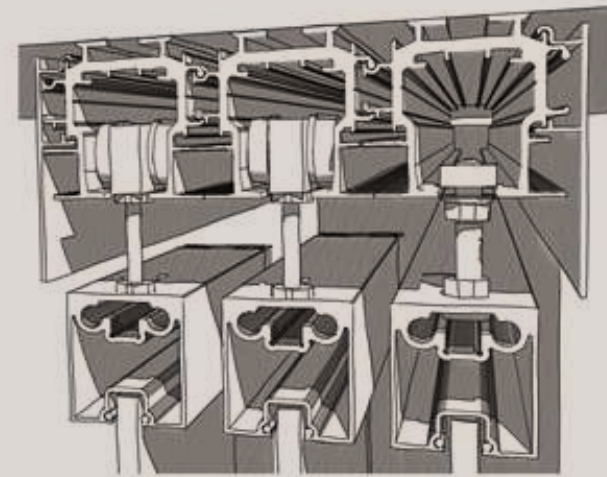

Sistema scorrevole con mantovana in alluminio
Tre ante, due mobili e una fissa,
con profilo in alluminio

*Sliding system with aluminum cover
Three door panels,
two sliding panels and one fixed panels,
with perimetrical aluminum profile*

Fissa, fixed panel
* Mobile, sliding