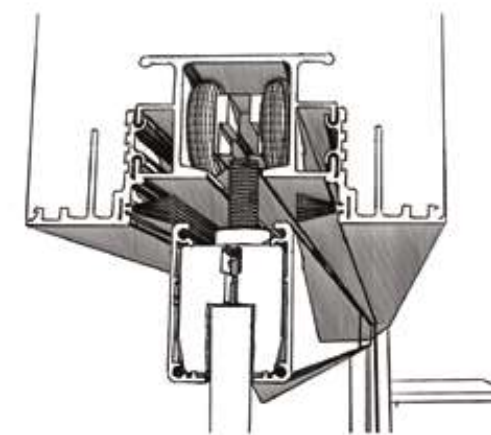

"MODULAR" aluminum frame  
Single hinged door  
Mod. GREY TRANSPARENT

Anta singola scorrevole a scomparsa senza telaio  
Mod. Sentiero\_Collezione Photo

Single sliding door inside wall whitout frame  
Mod. Sentiero\_Photo Collection