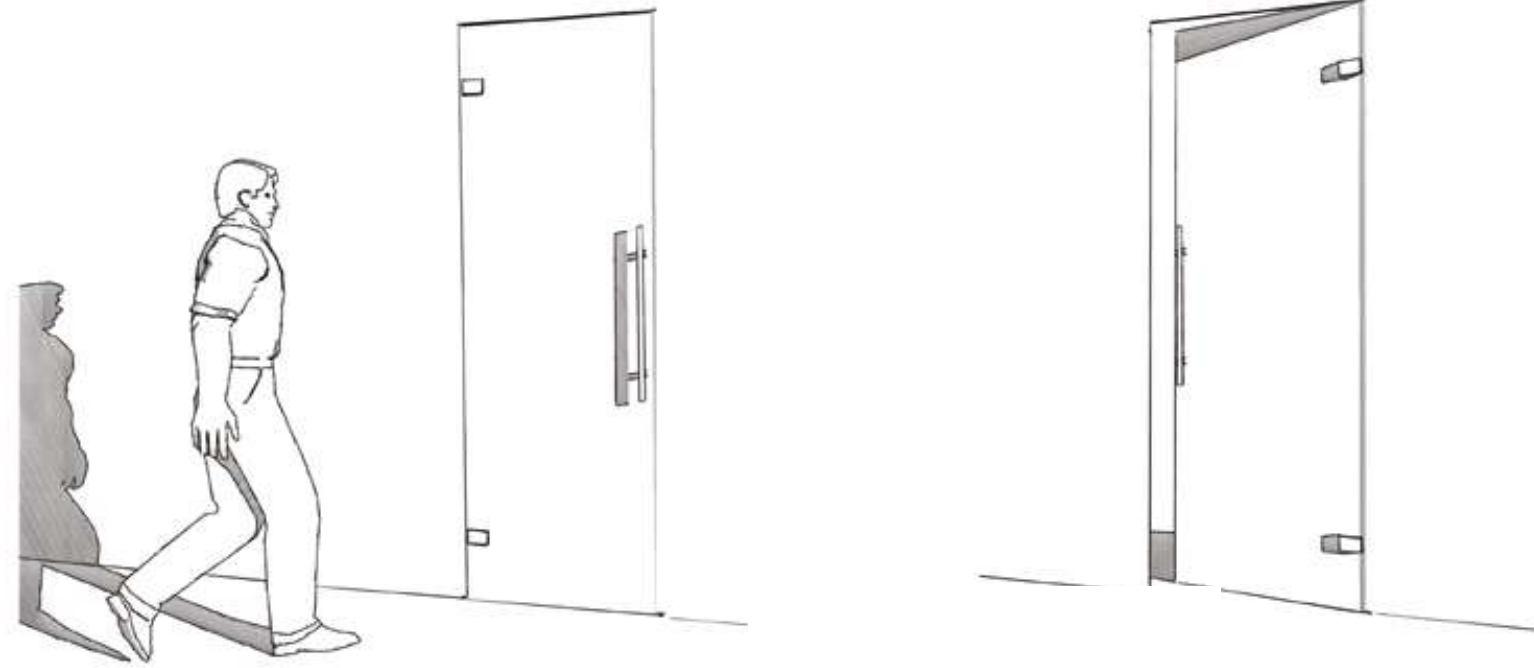

Telaio in alluminio filo parete murato