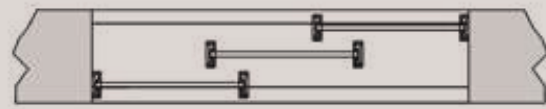

Sistema scorrevole con mantovana in alluminio
Tre ante, due mobili e una fissa,
con profilo in alluminio

*Sliding system with aluminum cover
Three door panels,
two sliding panels and one fixed panels,
with perimetrical aluminum profile*

Fissa, fixed panel
* Mobile, sliding