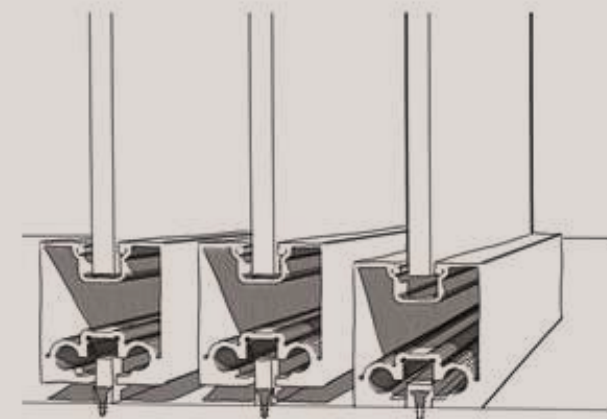

Sistema scorrevole con mantovana in alluminio
Tre ante, due mobili e una fissa,
con profilo in alluminio

*Sliding system with aluminum cover
Three door panels,
two sliding panels and one fixed panels,
with perimetrical aluminum profile*

Fissa, fixed panel
* Mobile, sliding