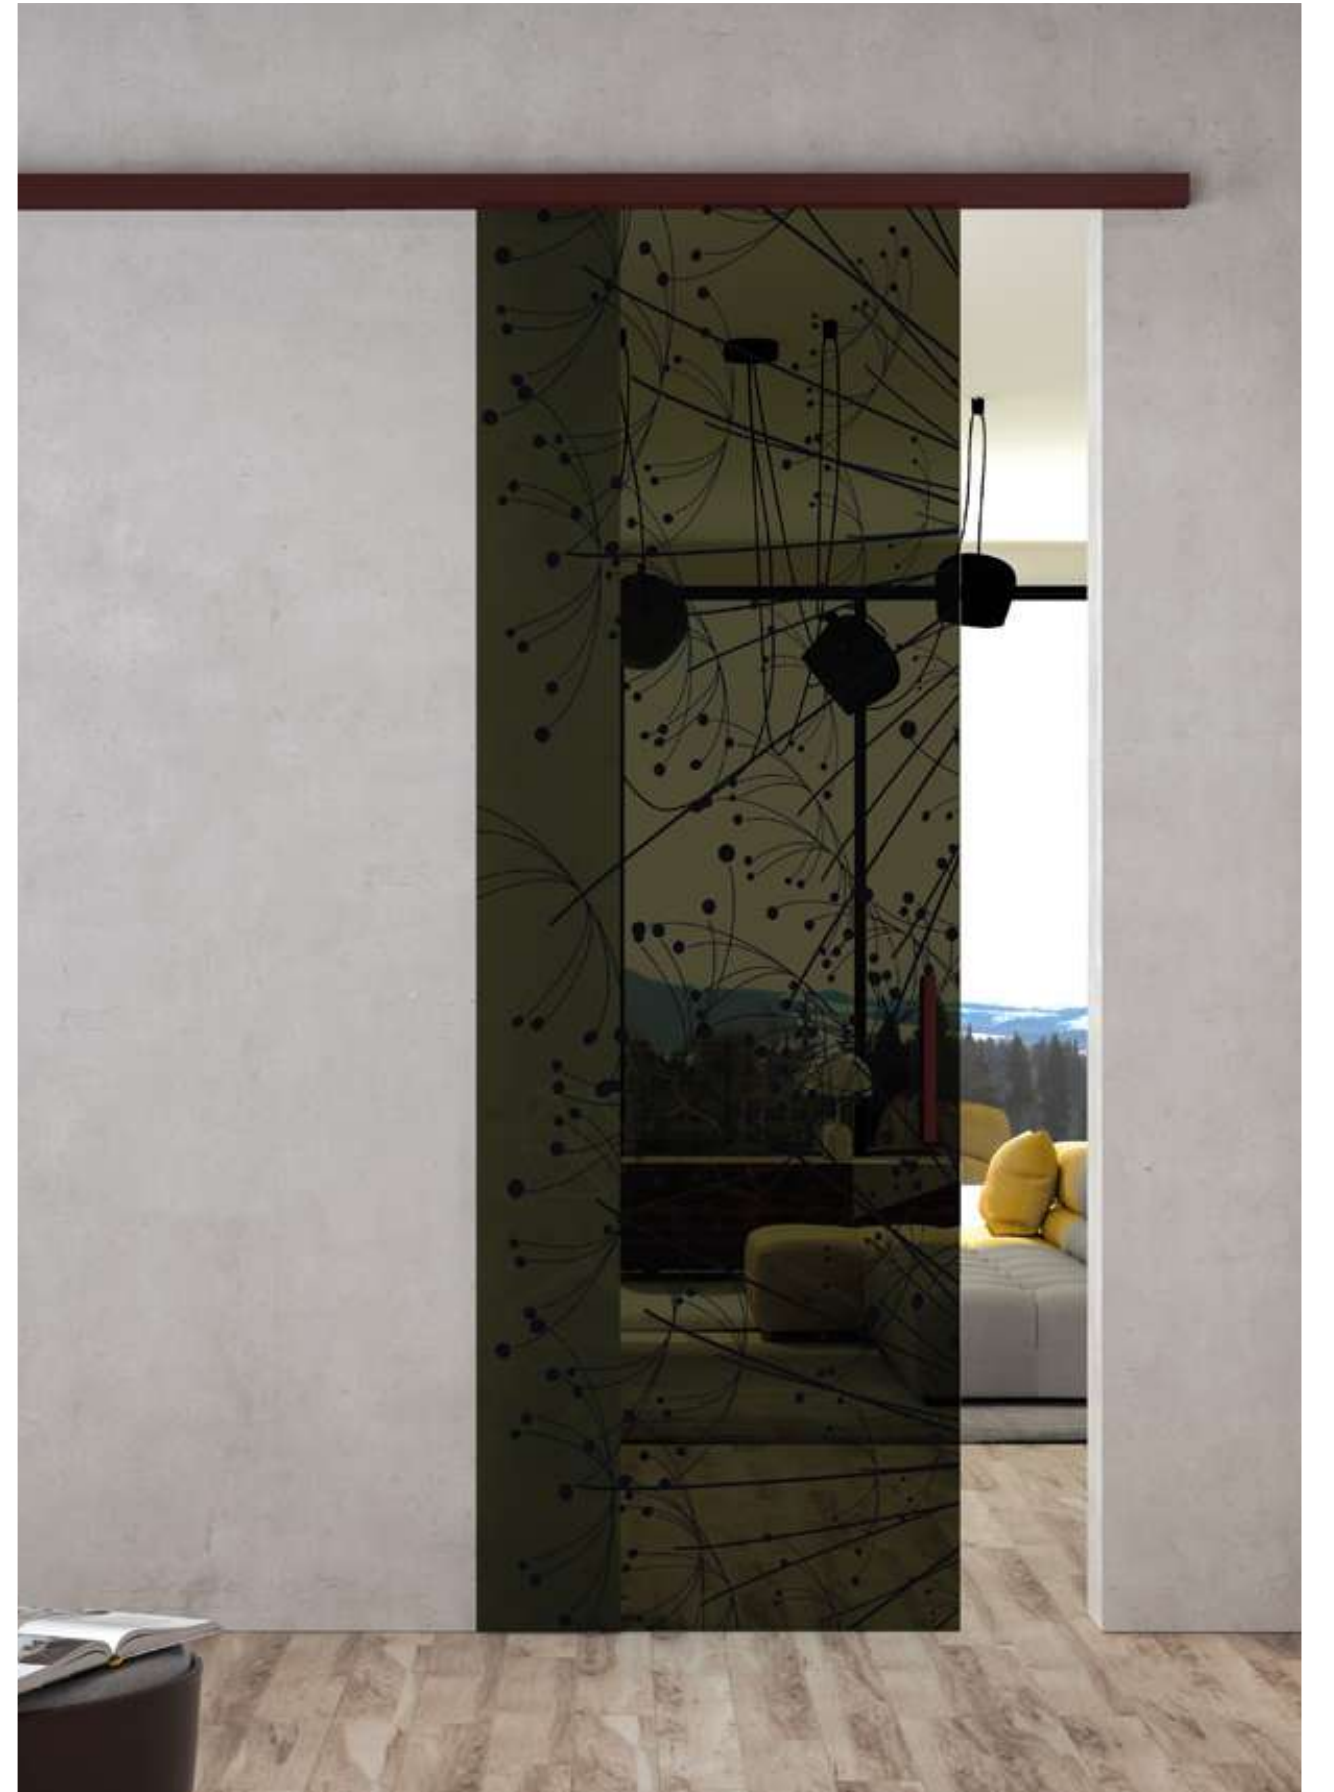

"TSCF 300" ceiling sliding system  
Two door panels, one fixed and one sliding  
Four door panels, two fixed and two sliding

Sistema scorrevole "MICRO"  
Anta singola  
Mod.TRASPARENTE GRIGIO

*"MICRO" sliding system  
Single door panel  
Mod.GREY TRANSPARENT*

Sistema scorrevole "MICRO"  
Anta singola o doppia scorrevole  
Quattro ante, due fisse e due mobili

*"MICRO" sliding system  
Single or double sliding door  
Four door panels, two fixed and two sliding*