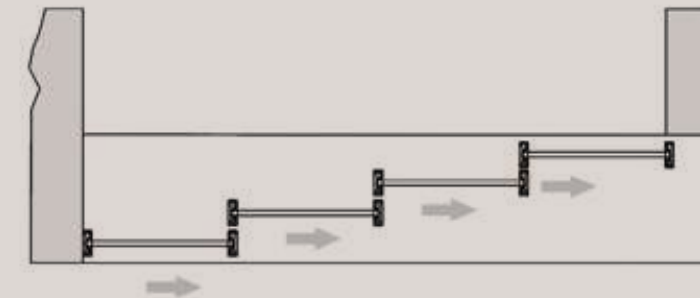

Sistema scorrevole con mantovana in alluminio quattro ante mobili
con profilo in alluminio

*Sliding system with aluminum cover
Four sliding door panels
with perimetrical aluminum profile*