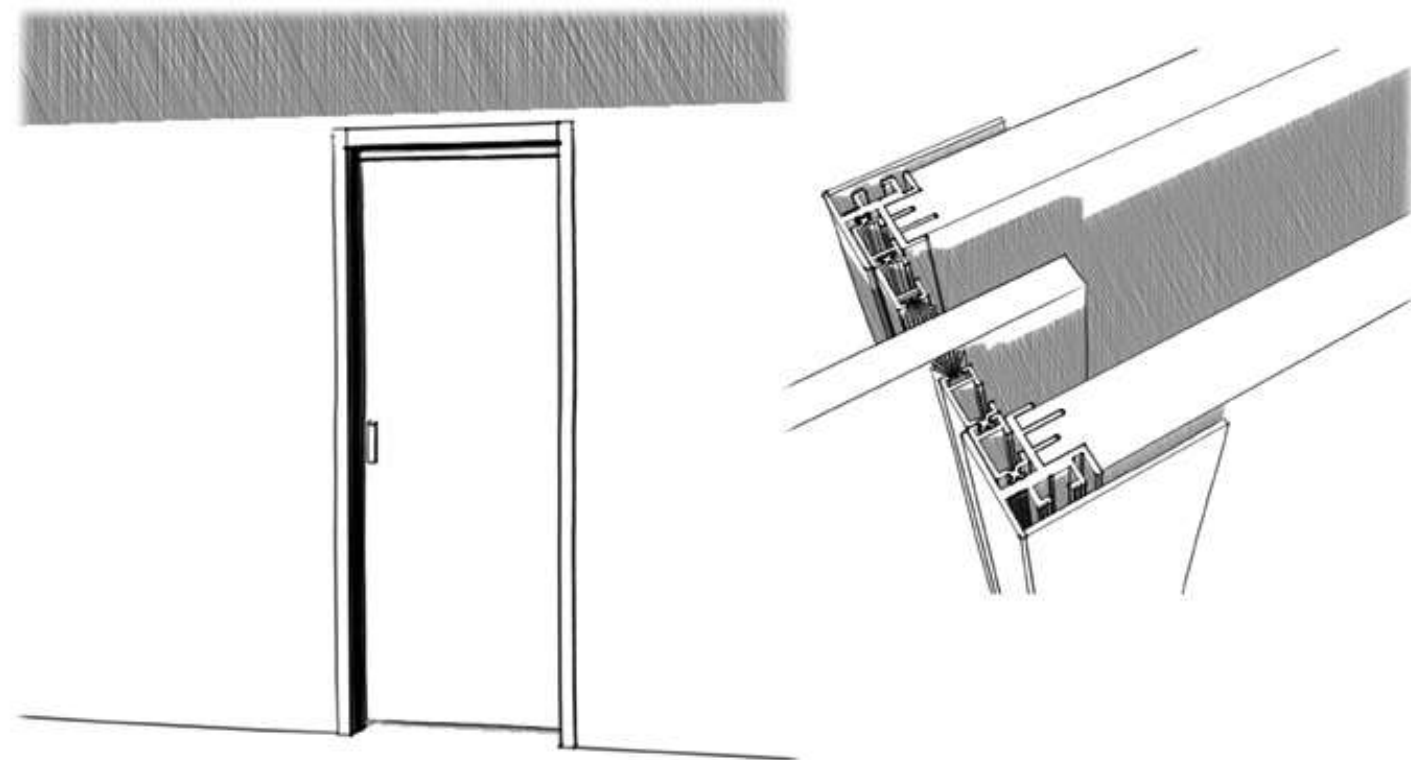

Telaio in alluminio "MODULAR"
Anta singola scorrevole a scomparsa
Mod. TRASPARENTE