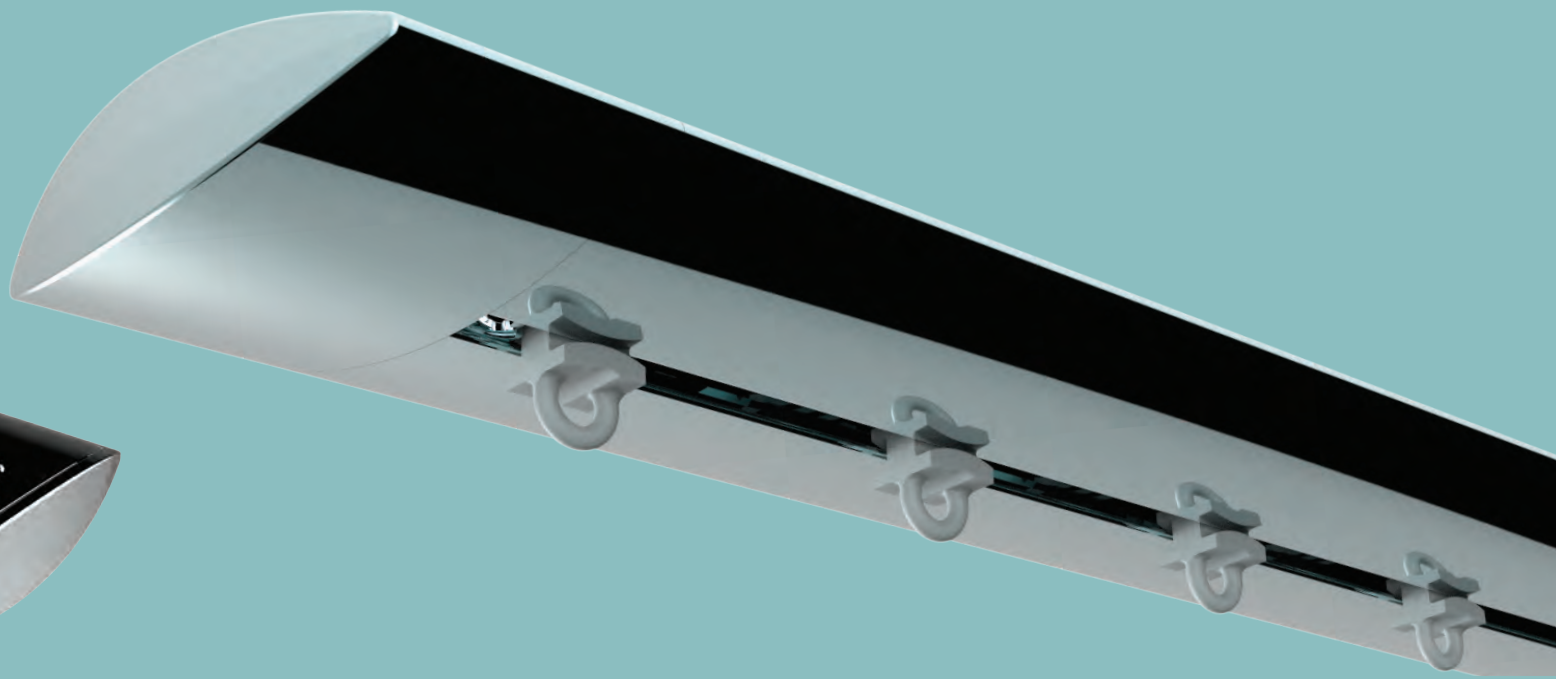

Colori / Colors

Profili, terminali e supporti /
Tracks, end caps and supports

AS

AX

B

LIME 6772ST - REF. 4627
TERMINALE / END PLUG

LIME 6773ST - REF. 4628
TERMINALE / END PLUG

LIME 6774ST - REF. 4625
TERMINALE ALLUMINIO / ALLUMINIUM END PLUG