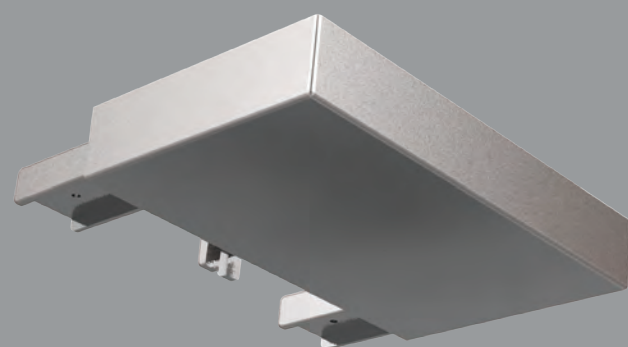

STRALYS 4772ST - REF. 4601
CARRUCOLA DI RINVIO / RETURN PULLEY