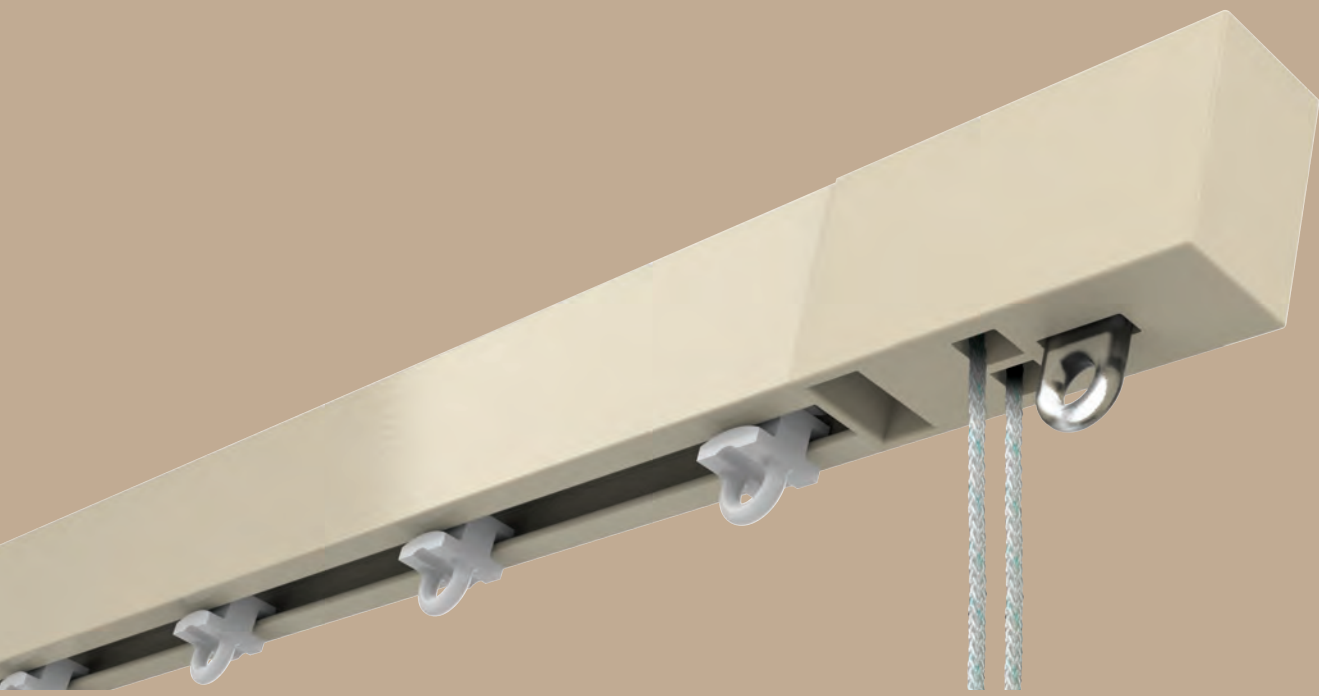

VN

ESSE 4331C - REF. 4640
CARRUCOLA / PULLEY

ESSE 4332ST - REF. 4644
TERMINALE SAGOMATO / SHAPED
END PLUG

ESSE 4333ST - REF. 4643
TERMINALE SQUADRATO / SQUARED END PLUG

OPTIONAL VERSIONS

4426

4641

4642