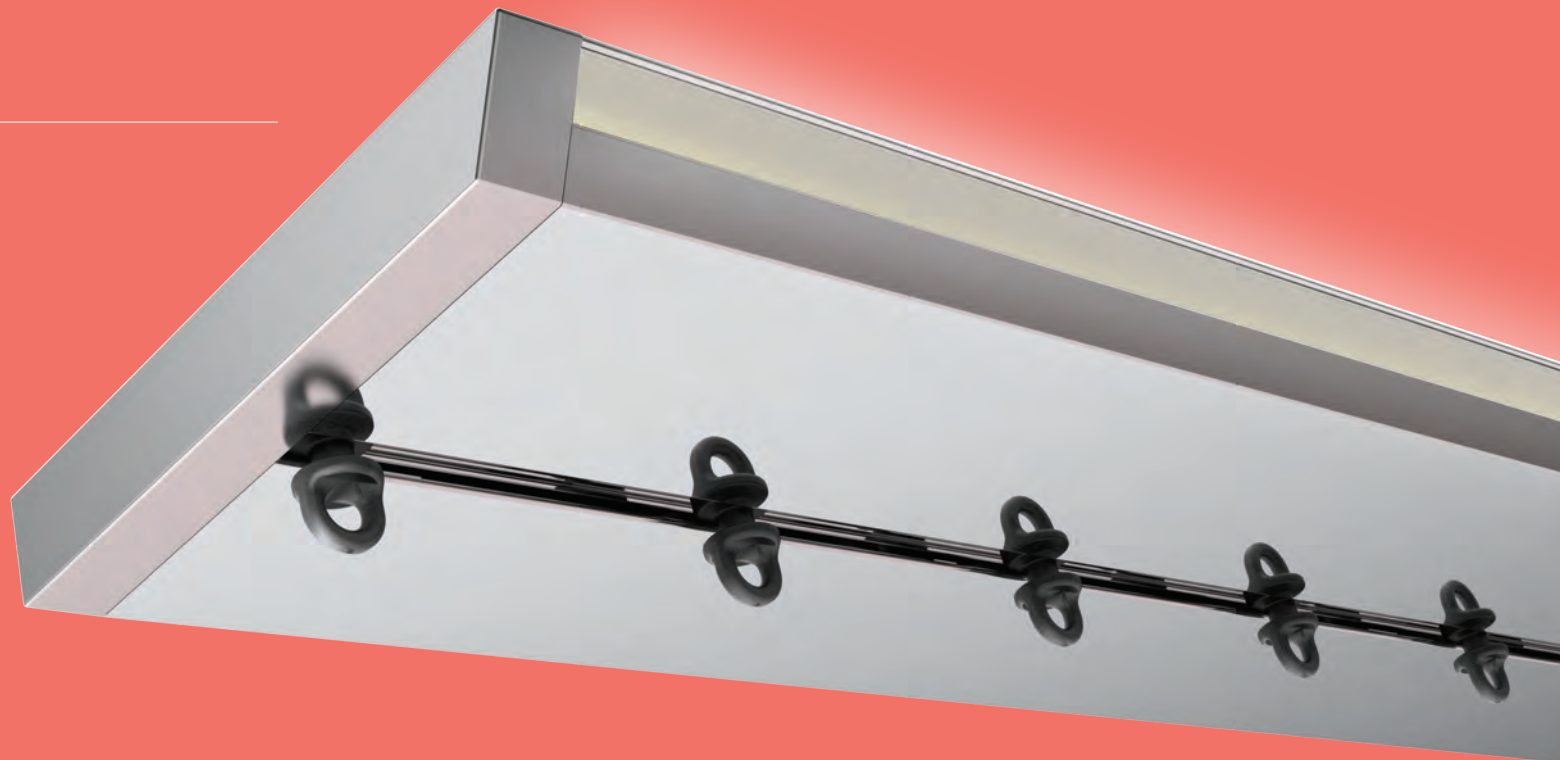

AS

AX

BM

SISTEMA CON ILLUMINAZIONE A LED
LED LIGHTING SYSTEM

LINEA 4882ST - REF. 4648
TERMINALE / END PLUG

LUCE LED SPENTA
LEDS OFF

LUCE LED ACCESA
LEDS ON

OPTIONAL VERSIONS