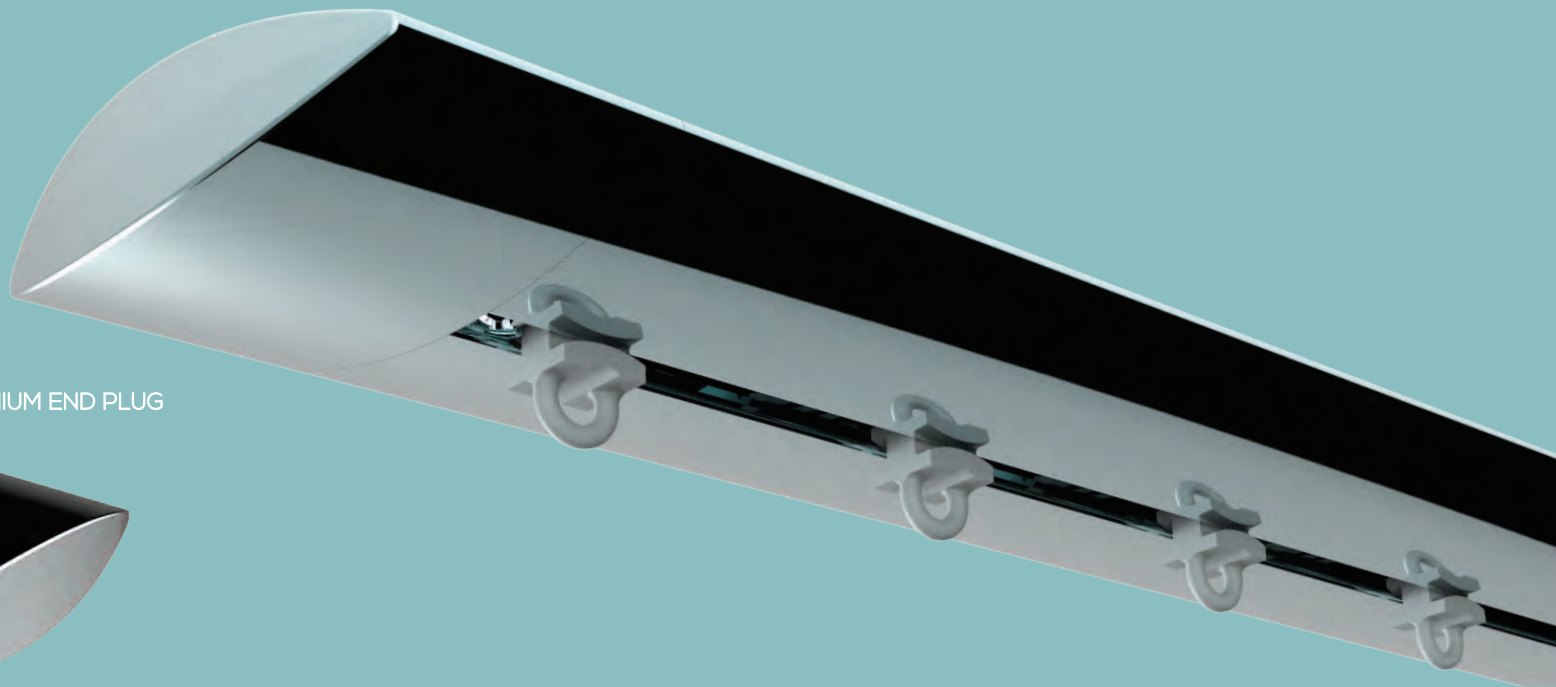

Colori / Colors

Profili, terminali e supporti /
Tracks, end caps and supports

AS

AX

B

LIME 6772ST - REF. 4627
TERMINALE / END PLUG

LIME 6773ST - REF. 4628
TERMINALE / END PLUG

LIME 6774ST - REF. 4625
TERMINALE ALLUMINIO / ALLUMINIUM END PLUG