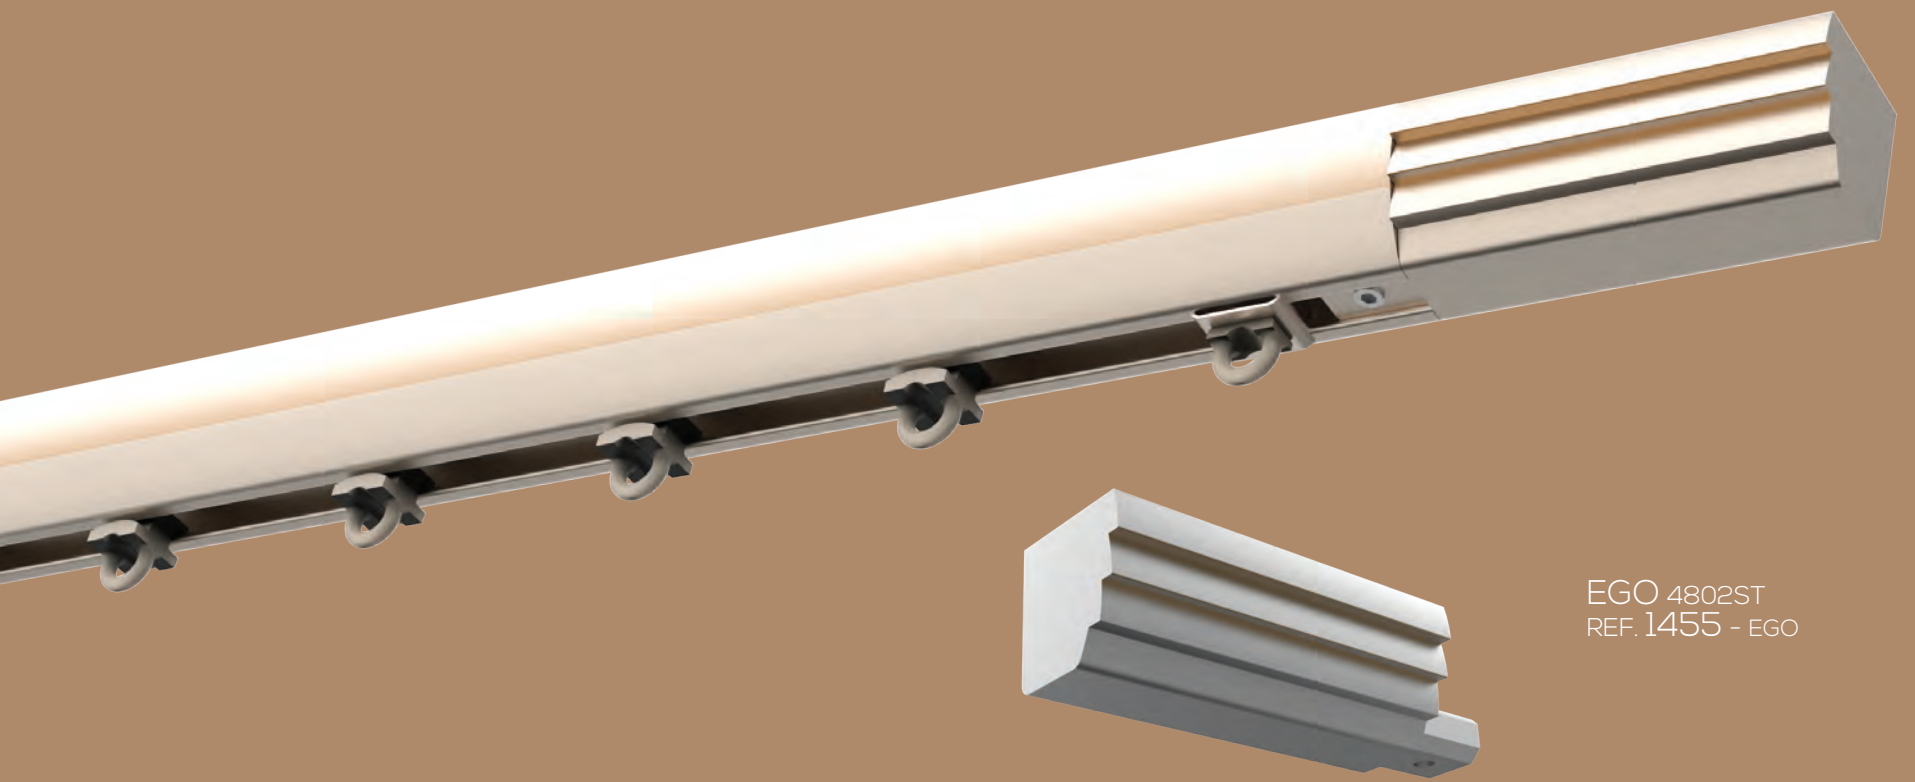

Colori / Colors

Profili, terminali e supporti /
Tracks, end caps and supports

AS

AX

B

EGO 4802ST
REF. 1455 - EGO

EGO 4803ST - REF. 1452
TERMINALE / END CAP

OPTIONAL VERSIONS