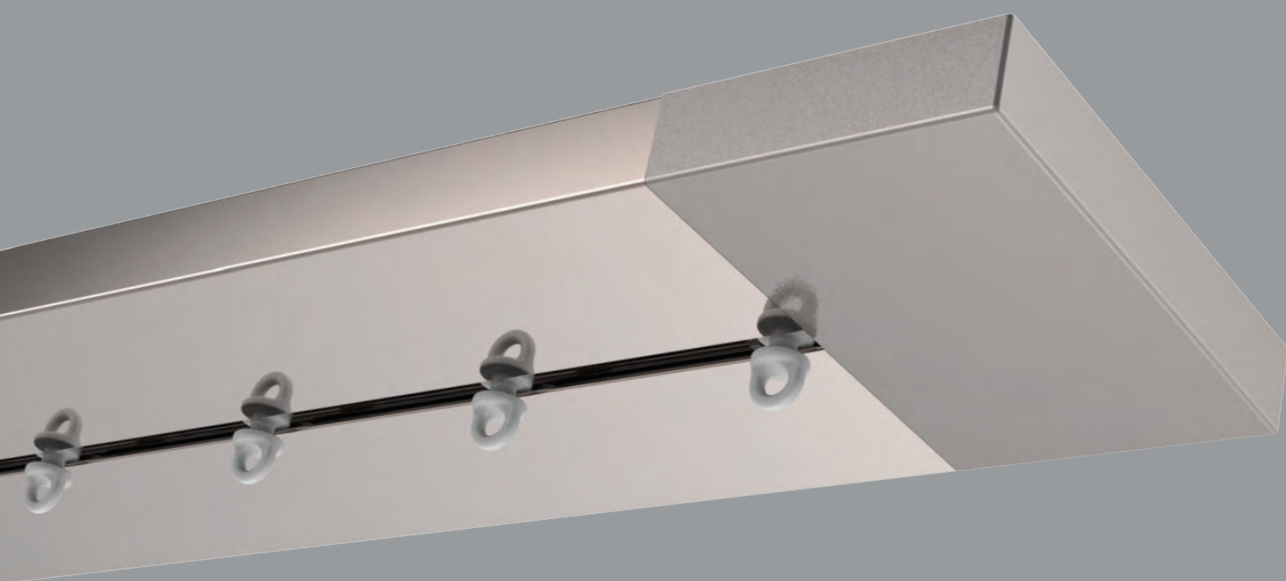

Profili, terminali e supporti /
Tracks, end caps and supports

B

NM

AS

AX

TO

VN

STRALYS 4771C - REF. 4601 - 4602
CARRUCOLA DI COMANDO / CORD PULLEY