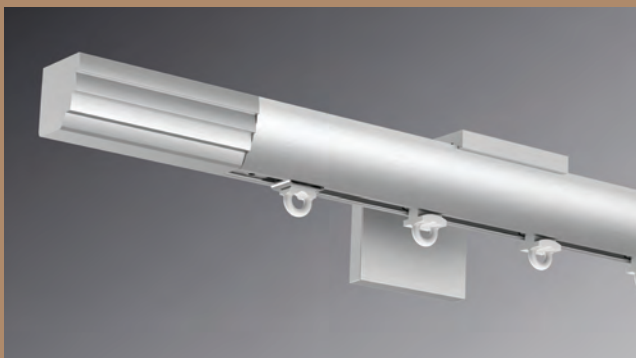

Colori / Colors

Profili, terminali e supporti /
Tracks, end caps and supports

AS

AX

B

EGO 4802ST
REF. 1455 - EGO

EGO 4803ST - REF. 1452
TERMINALE / END CAP

OPTIONAL VERSIONS