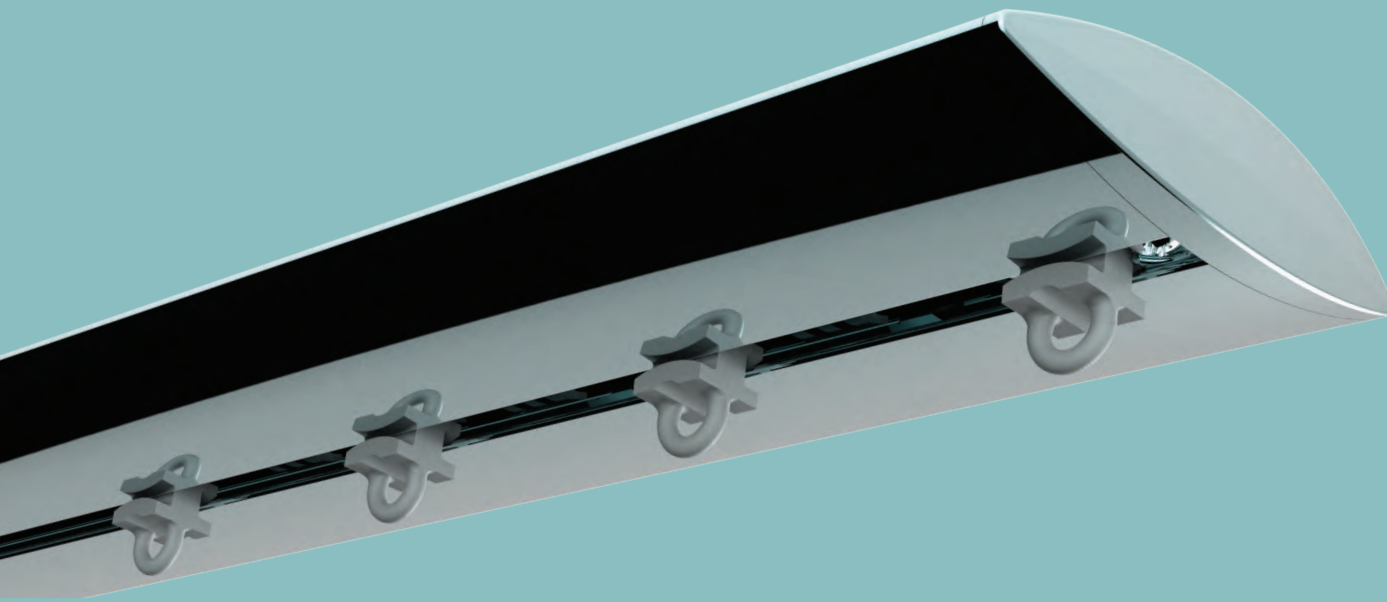

Colori / Colors

Profili, terminali e supporti /
Tracks, end caps and supports

AS

AX

B

LIME 6772ST - REF. 4627
TERMINALE / END PLUG

LIME 6773ST - REF. 4628
TERMINALE / END PLUG

LIME 6774ST - REF. 4625
TERMINALE ALLUMINIO / ALLUMINIUM END PLUG