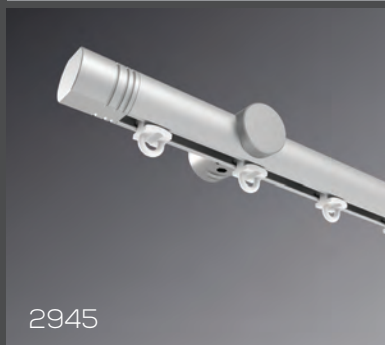

2248

OPTIONAL VERSIONS

2945