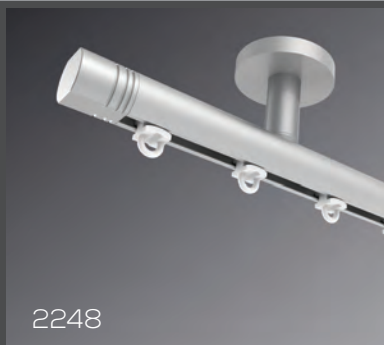

OPTIONAL VERSIONS

2248

8639