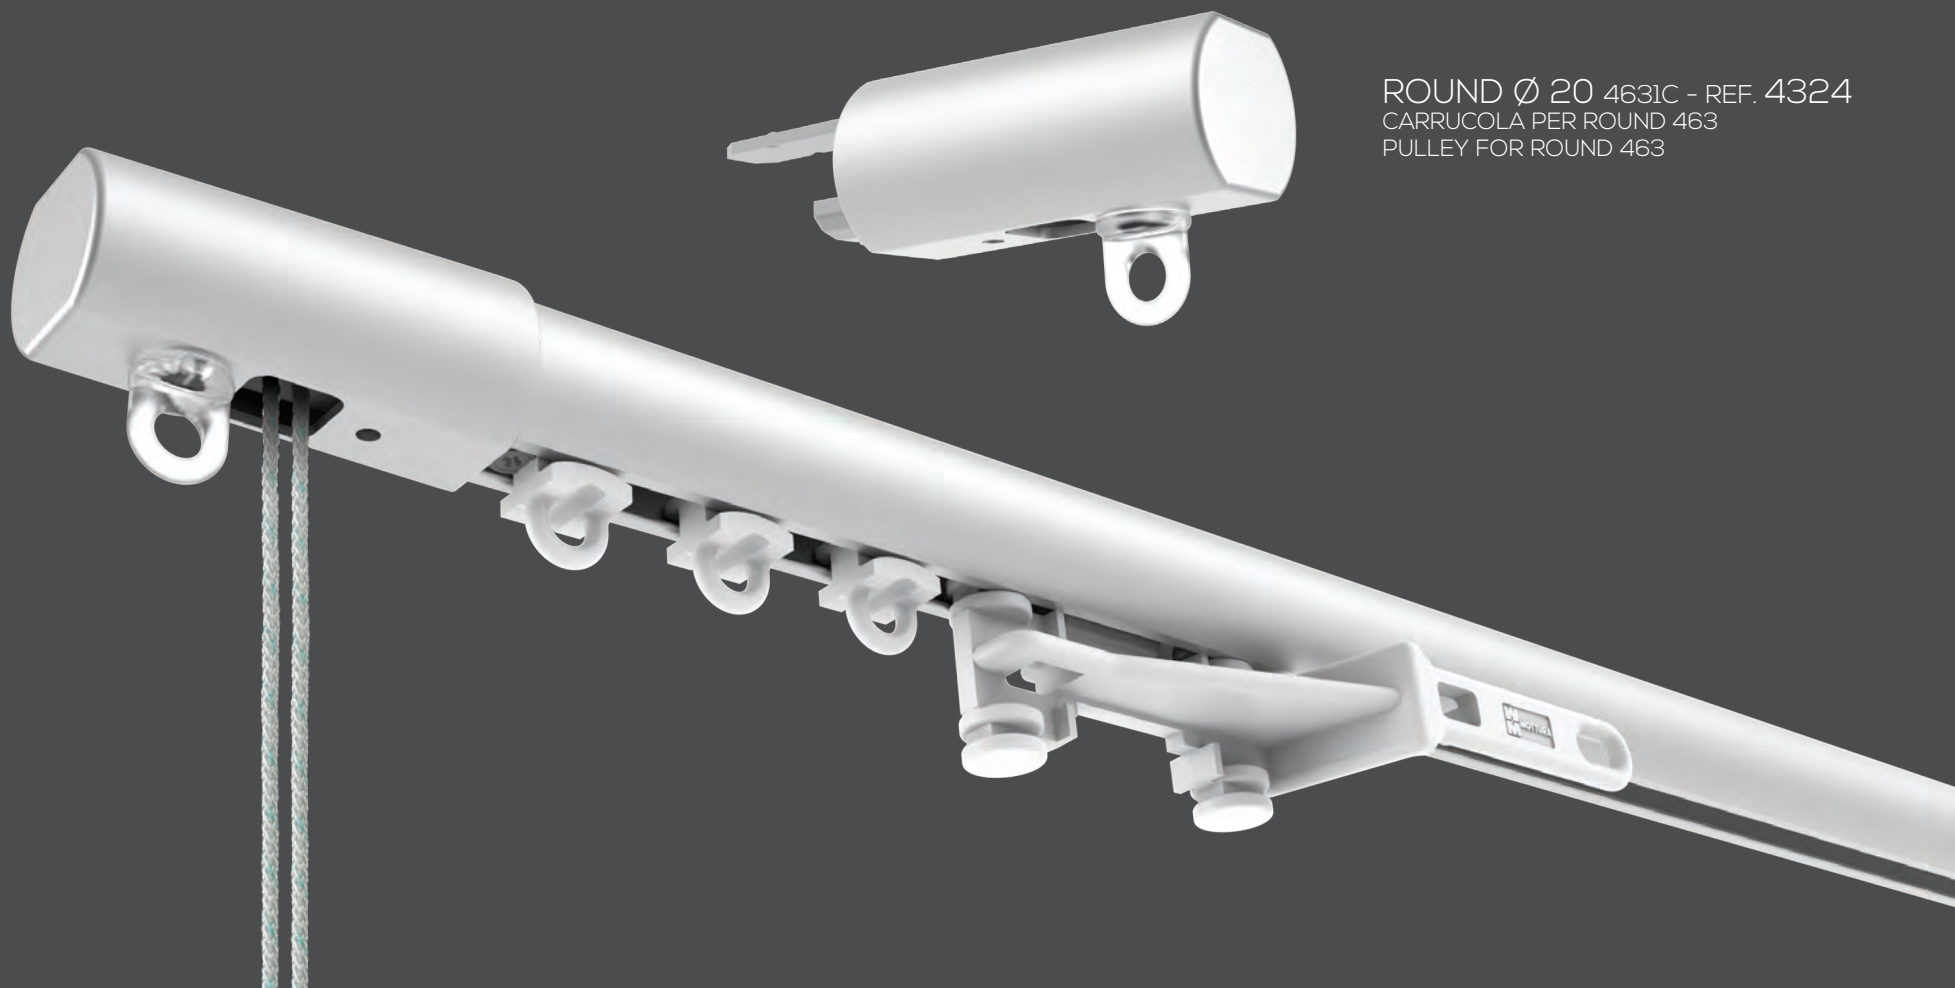

ROUND Ø 20 4631C - REF. 4324
CARRUCOLA PER ROUND 463
PULLEY FOR ROUND 463