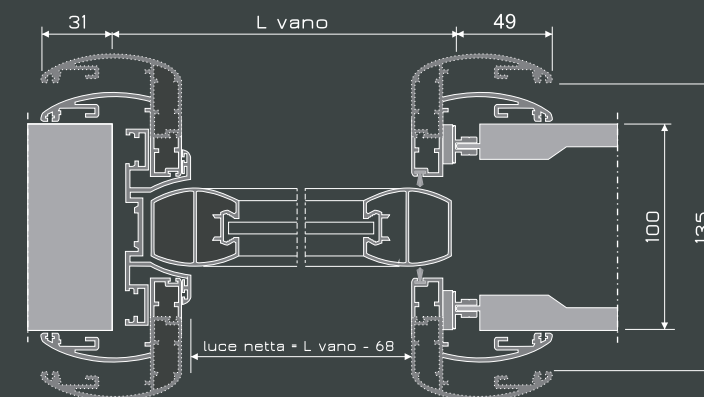

PORTA SCORREVOLE A SCOMPARSA
SLIDING DOOR FOR POCKET SYSTEM