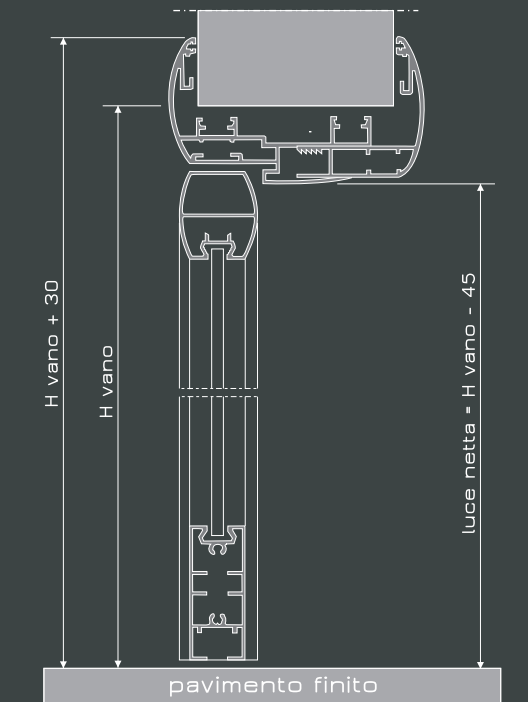

PORTA A BATTENTE
HINGED DOOR