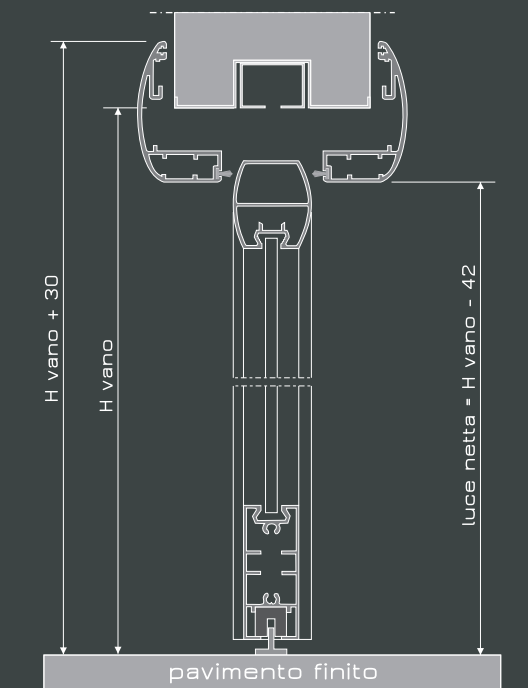

PORTA SCORREVOLE A SCOMPARSA
SLIDING DOOR FOR POCKET SYSTEM