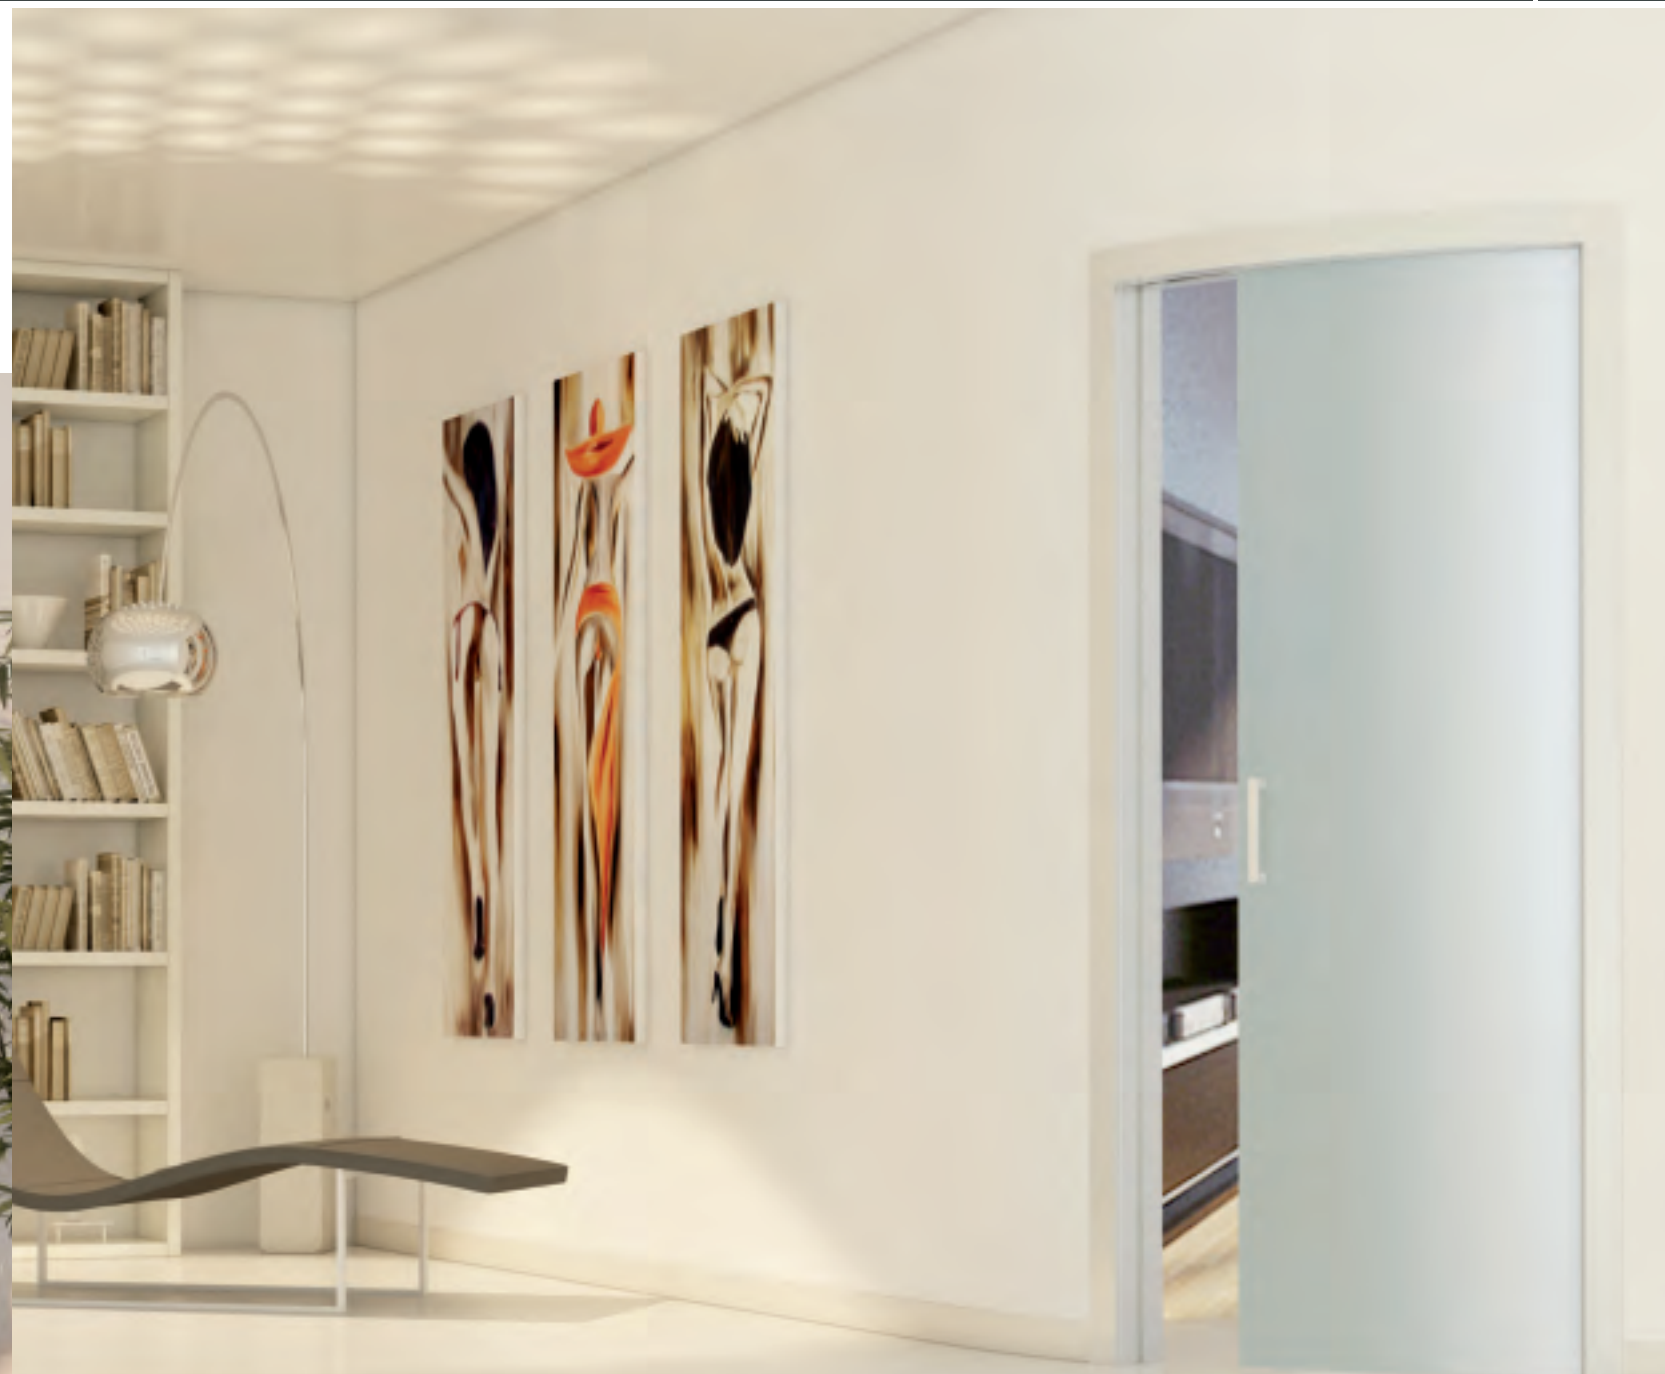

**PLAN
SC-1-FAST-CIRCULAR**

porta scorrevole a scomparsa curva con anta in vetro e stipite in alluminio.
vetro 10 mm. temprato satinato bianco.
alluminio argento opaco
maniglia "bridge 200" argento opaco.

circular sliding glass door for pocket system with aluminum frame.
glass 10 mm. thick, tempered satin white.
aluminium matt silver finish
handle "bridge 200" matt silver finish.