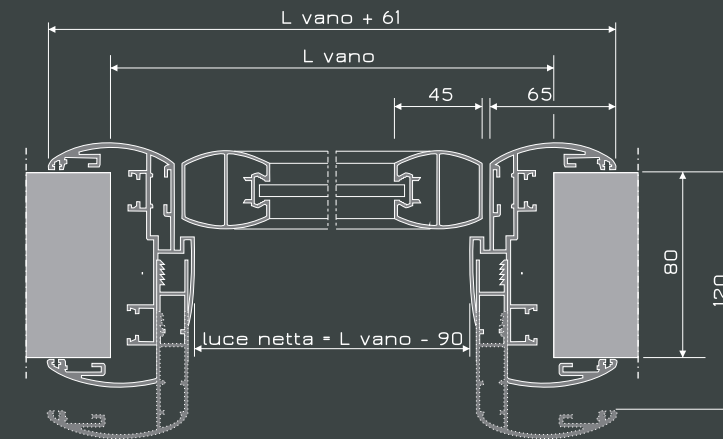

PORTA A BATTENTE
HINGED DOOR