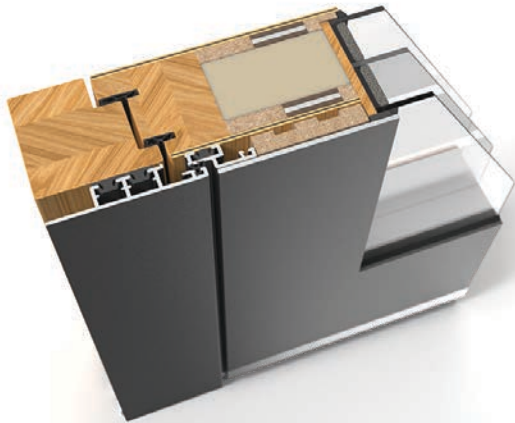

Standard equipment Wood / Wood-alu

WOOD-ALU PREMIUM

An extremely rigid safety construction made out of solid wood, reinforced with a steel profile. The external side is covered by aluminium, which ensures increased durability and does not require any maintenance. Excellent insulation is provided by the triple sealing of the door frame and leaf, the threefold thermal insulation glazing and the thermal threshold.

WOOD ALU LEVEL

U_D (thermal transmittance) = 0,83 W/m²K

Cylinder length inside / outside: 45/55 mm

Door frame width 97 mm

Door Leaf width 97 mm

Triple glazing

RC2 Certificate (surcharge)