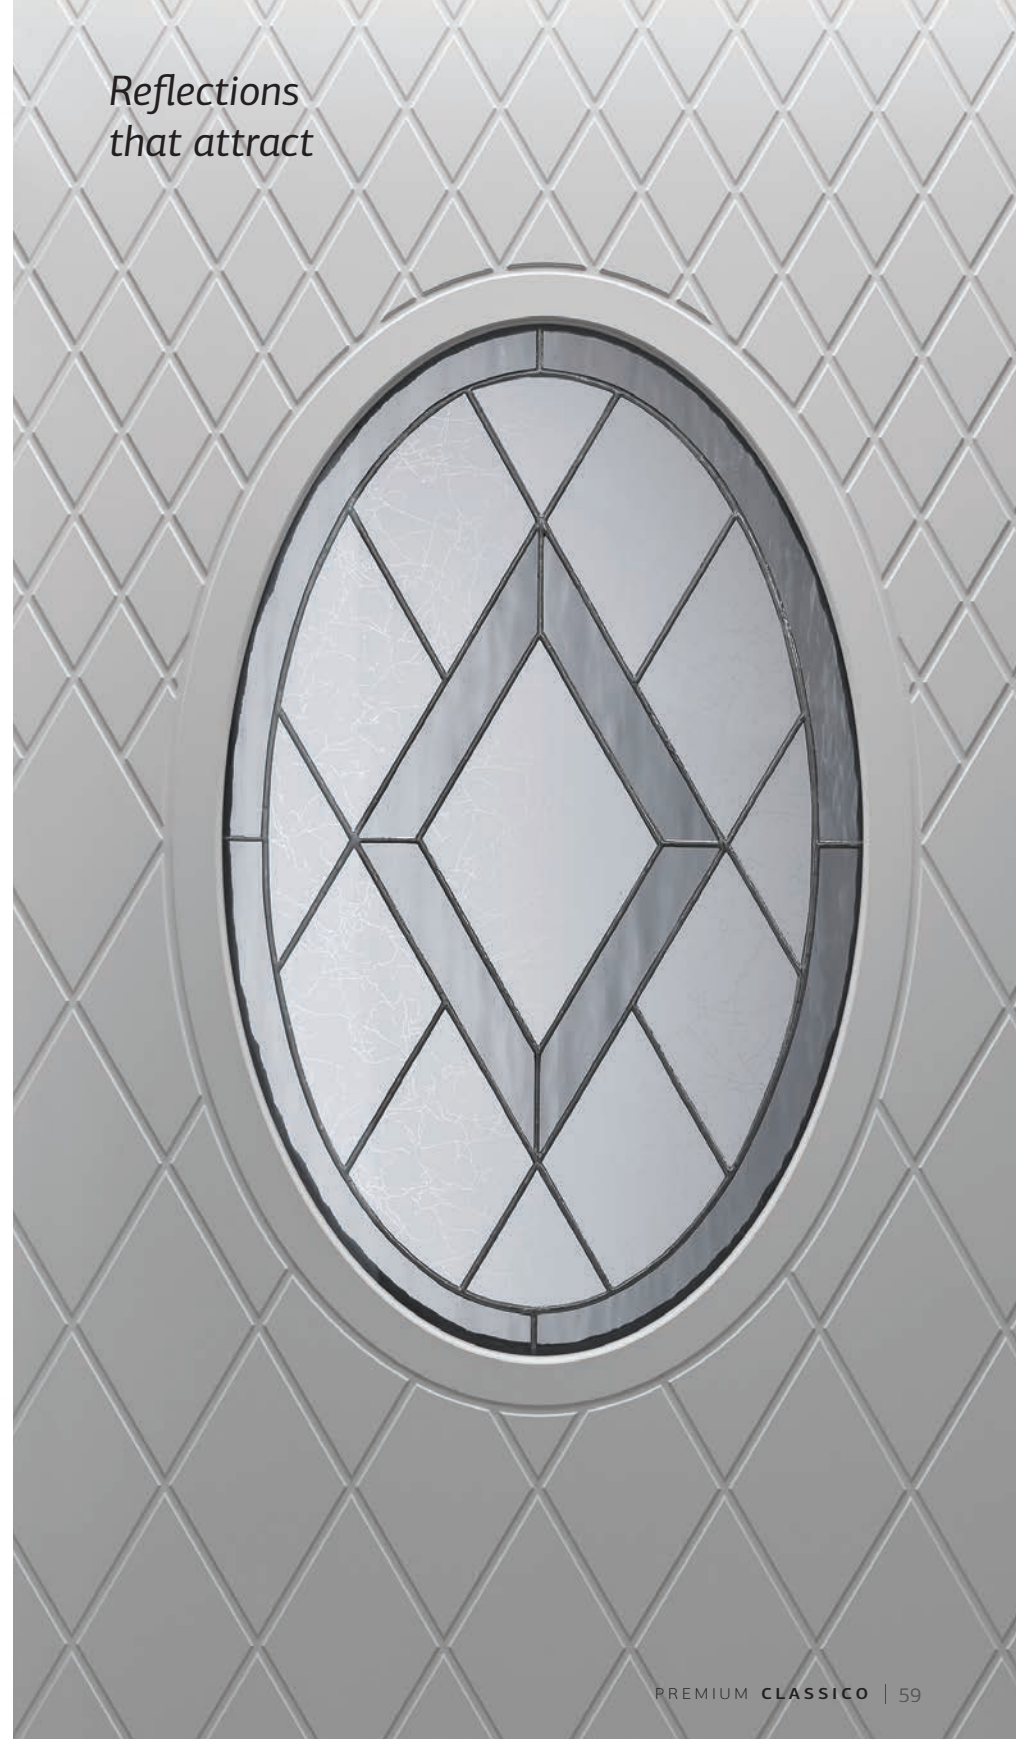

Reflections
that attract

3320 - ALU | WOOD-ALU

*Colour RAL 3000 MATTE / Stained glass with motif /
Handle ROUND180 / Stainless steel protective trim 6444*