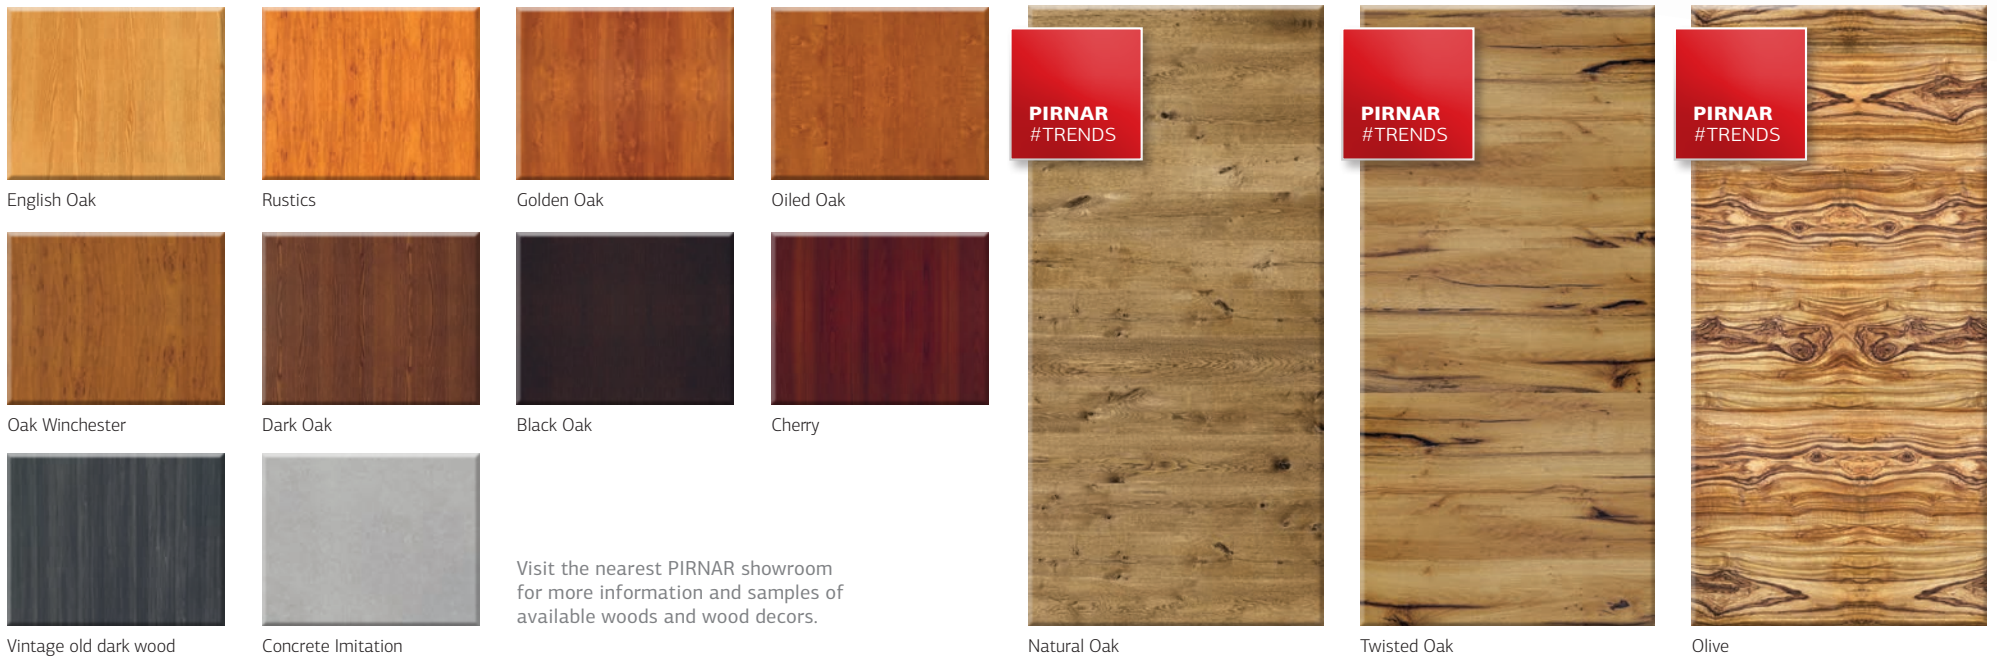

RAL 7016 matte

RAL 8019 matte

RAL 5002 matte

RAL 6005 matte

RAL 1013 matte

RAL 8003 matte

RAL 8014 matte

RAL 8016 matte

RAL 3004 matte

RAL 3003 matte

RAL 3000 matte

Please contact the Sales Department for further details on the full range of colours.

**ALU COLOURS METALLIC AND FINE STRUCTURE**

**ALU COLOURS WOOD DECOR**

# Choose the colour of the wood

F110 spruce - glaze

F120 spruce - glaze

F130 spruce - glaze

F140 spruce - glaze

L110 larch - glaze

L120 larch - glaze

L130 larch - glaze