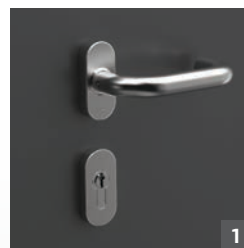

 Triple glazing

 RC2 Certificate (surcharge)

Clear glass

Stainless steel handle

Three solid 3D adjustable hinges in door-colour

3-point safety lock ARMO

Safety profile cylinder ARMO 1 with 5 keys