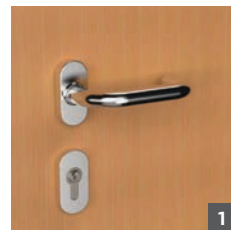

Stainless steel handle

Three solid 3D adjustable hinges (SOFT)

Three solid 3D adjustable hinges (LEVEL)

3-point safety lock ARMO

Safety profile cylinder ARMO 1 with 5 keys