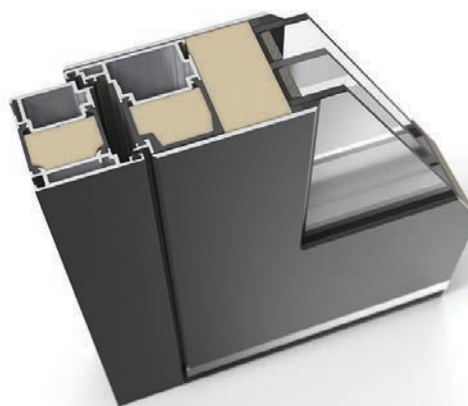

LEVEL

U_d (thermal transmittance) = 0,67 W/m²K

Cylinder length inside / outside: 45/50 mm

Door frame width 75 mm

Door Leaf width 89 mm

Triple glazing

RC2, RC3 Certificate (surcharge)