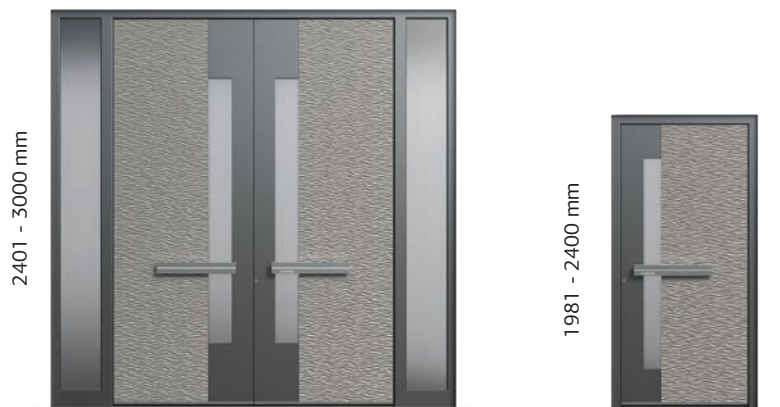

SOMETIMES SIZE DOES MATTER.

Spacious rooms with high ceilings, majestic villas, castles and masterpieces of modern architecture cannot be fitted with a run-of-the-mill entrance. And some simply refuse to have a regular-sized entrance. PIRNAR *Premium* entrances can be produced as Grande entrances, measuring up to 300 cm in height and 280 cm in width. Along with side elements, they create an impression of breathtaking grandeur.

Grande is a world of unparalleled elegance. It is an entrance for spaces and people that are larger than life. When size matters, choose PIRNAR *Premium Grande*.

GRANDE
double door with side lights