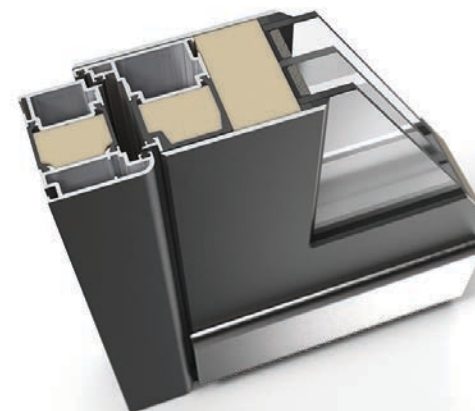

SOFT

U_d (thermal transmittance) = 0,67 W/m²K

Cylinder length inside / outside: 45/50 mm

Door frame width 85 mm

Door Leaf width 89 mm

Triple glazing

RC2, RC3 Certificate (surcharge)