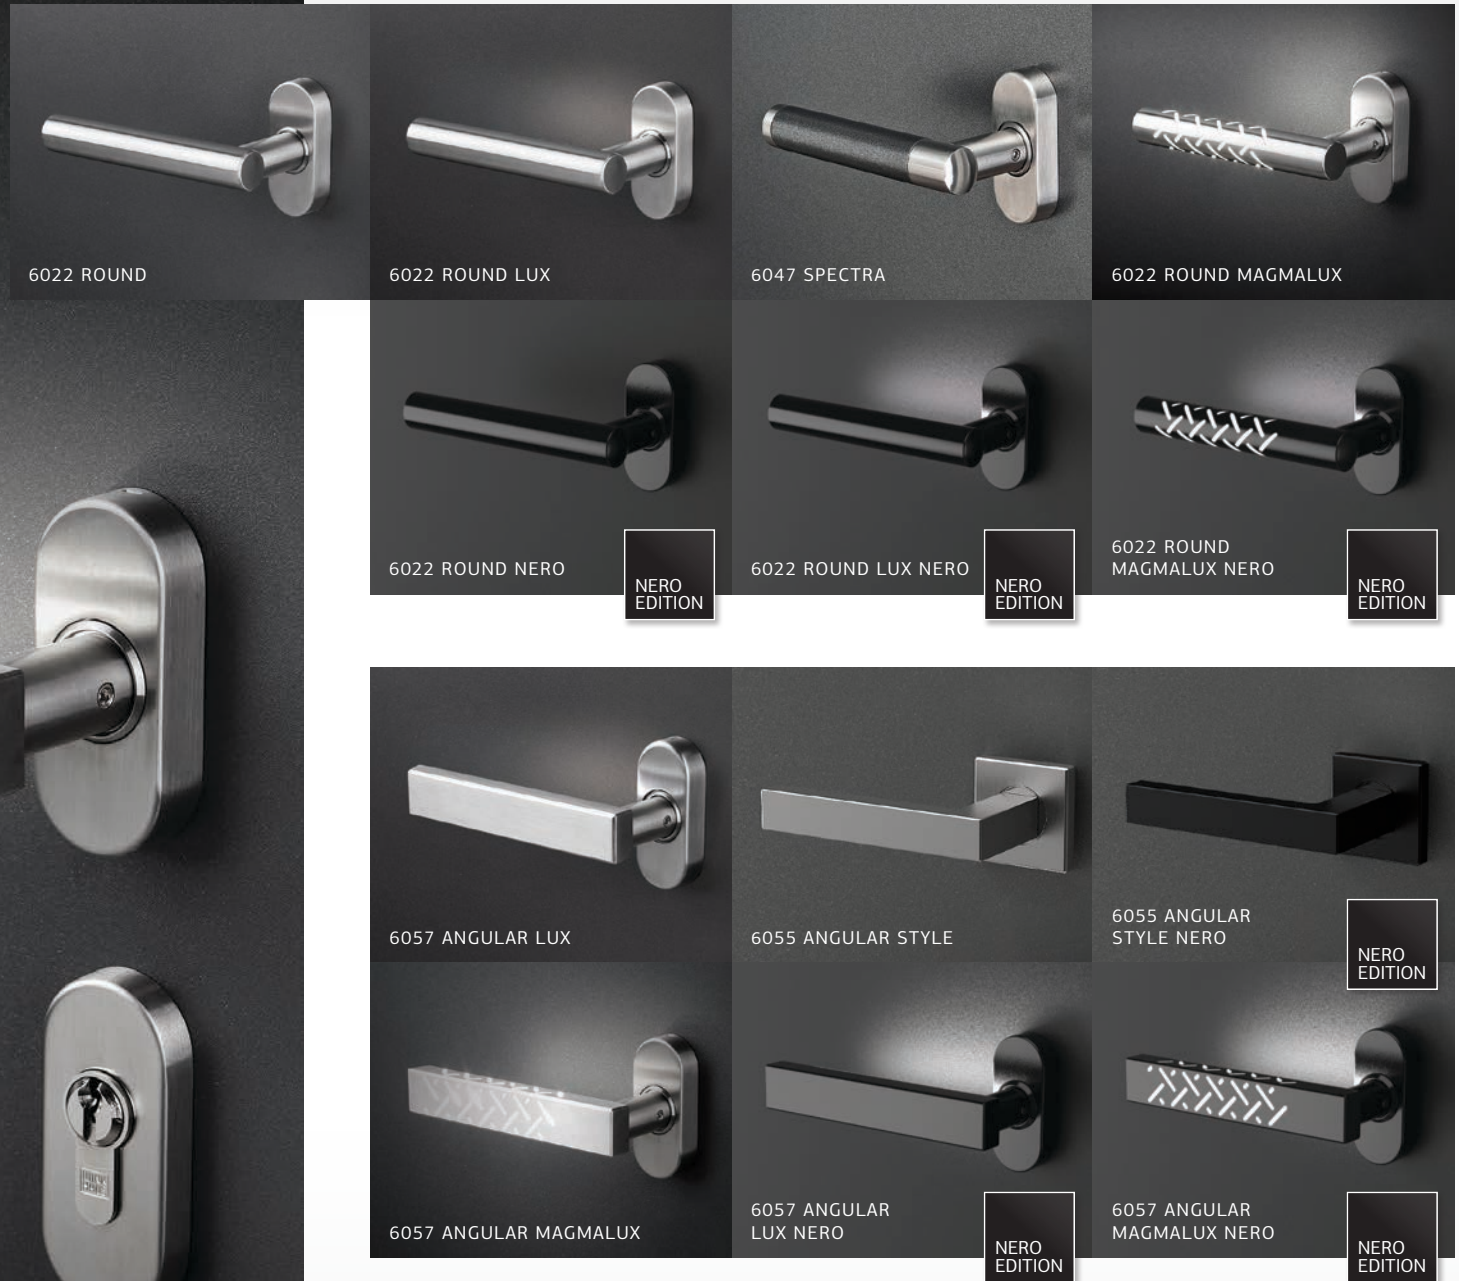

Additional Equipment

The choice of door handle and accessories underlines your style and leaves no doubt about your sense of aesthetics.

Please contact the Sales Department for further details on the full range of handles and illumination upgrades.