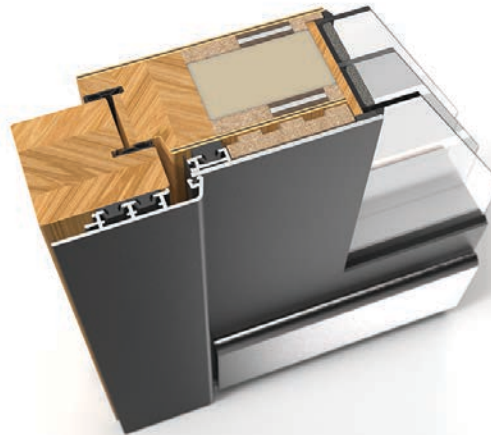

WOOD ALU SOFT

U_D (thermal transmittance) = 0,83 W/m²K

Cylinder length inside / outside: 45/55 mm

Door frame width 91 mm

Door Leaf width 97 mm

Triple glazing

RC2 Certificate (surcharge)

WOOD PREMIUM

A safe and extremely rigid construction made out of solid wood, reinforced with a steel profile. The natural warmth of the wood, supported by modern technology for increased comfort and durability.