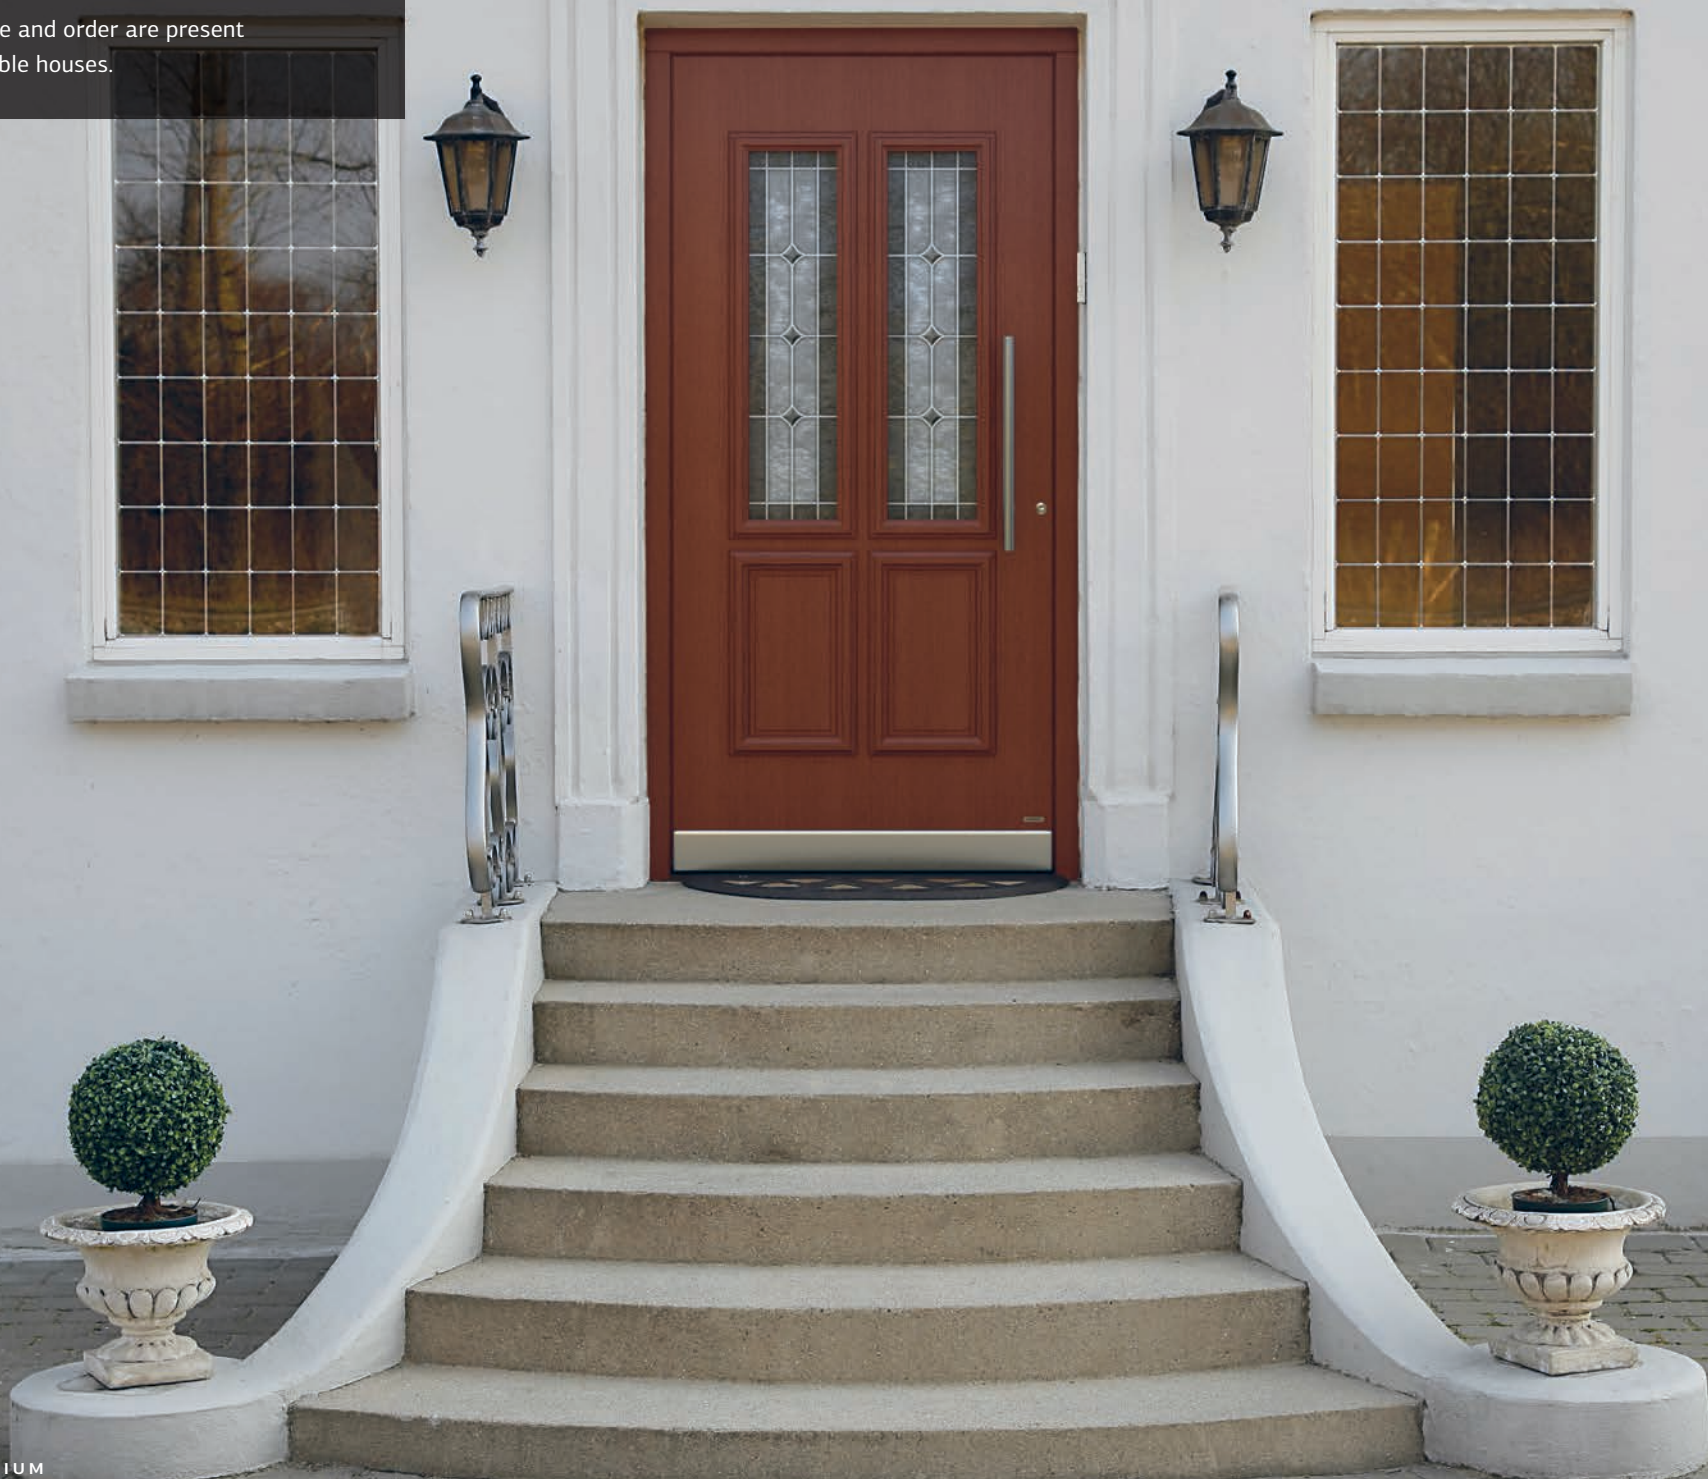

Aristocratic entrance

Unique style and order are present
in respectable houses.