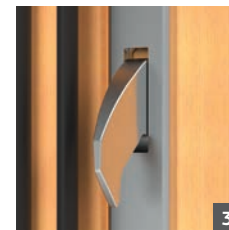

Stainless steel handle

Three solid 3D adjustable hinges (SOFT)

Three solid 3D adjustable hinges (LEVEL)

3-point safety lock ARMO

Safety profile cylinder ARMO 1 with 5 keys