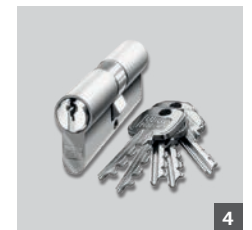

Stainless steel handle

Three solid 3D adjustable hinges (SOFT)

Three solid 3D adjustable hinges (LEVEL)

3-point safety lock ARMO

Safety profile cylinder ARMO 1 with 5 keys